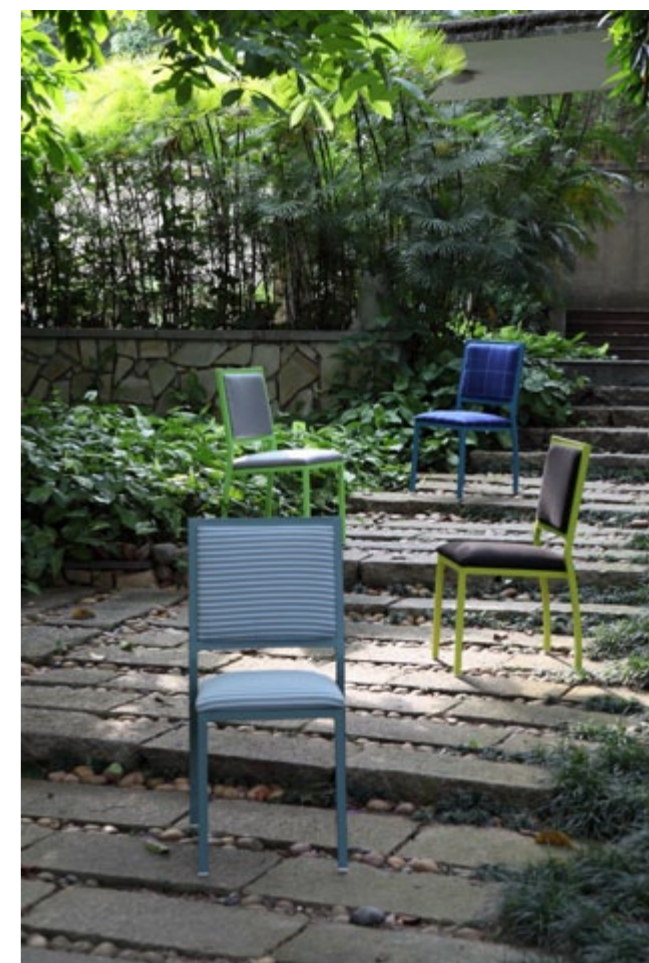

EAGLE

COLLECTION

- Fode Resistant
- Water Repellent
- Breathable
- Mold Resistant
- Easy Care