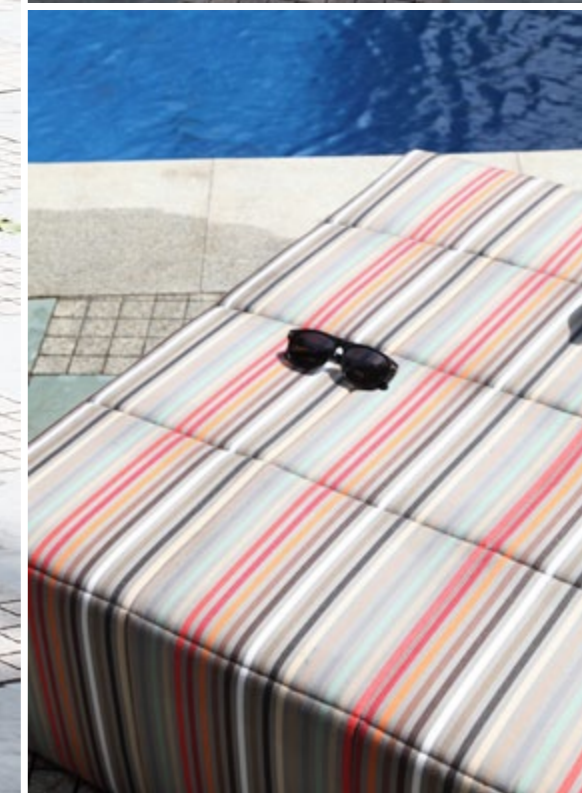

# mino

COLLECTION

-  Fode Resistant
-  Water Repellent
-  Breathable
-  Mold Resistent
-  Easy Care

Divano Lounge is the only one in the world who uses Suede outdoor leather for its exterior furniture. This outdoor suede leather is artificial leather, but feels exactly the same as real suede. It is resistant to all types of weather and can be easily cleaned.