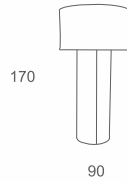

Model B1

FLOOR LAMP
W90 D90 H170
CBM:1.46

Code:LP-10