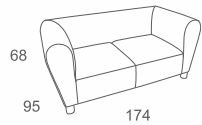

FUSION I ☐ 25-37

3 SEATER RIGHT
W243 D95 H68
CBM: 1.52

Code:DV-A-18

2 SEATER SOFA
W174 D95 H68
CBM: 1.06

Code:DV-A-11A-TA

CHAIR
W110 D95 H68
CBM: 0.70

Code:DV-A-10A

2 SEATER LEFT
W150 D95 H68
CBM: 0.95