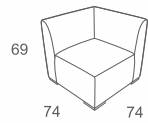

3 SEATER LEFT CORNER
W260 D90 H68
CBM: 1.71

Code:J-BI-17

2 SEATER RIGHT
W165 D90 H68
CBM: 1.09

Code:J-BI-06

LEFT CHAISE LOUNGE
W155 D95 H68
CBM: 1.08

Code:J-BI-13

RIGHT CHAISE LOUNGE
W155 D95 H68
CBM: 1.08

Code:J-BI-14

SET 1

SET 2

SET 3

Divanolounge® | PRODUCT DATA

LOUNGE

RESERVE ☐ 89-95

CORNER
W74 D74 H69
CBM: 0.42

Code: B-XS-A-02