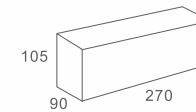

Code: B-GA-18C

SPA II ☐ 305-311

2 SEATER ARMLESS
W160 D107 H66
CBM: 1.2

Code: SAM-BQ-03

2 SEATER LEFT
W270 D107 H66
CBM: 2.02

Code: SAM-BQ-07

2 SEATER RIGHT
W270 D107 H66
CBM: 2.02

Code: SAM-BQ-08