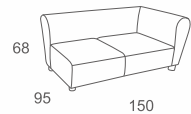

FUSION I ☐ 25-37

3 SEATER RIGHT
W243 D95 H68
CBM: 1.52

Code:DV-A-18

2 SEATER SOFA
W174 D95 H68
CBM: 1.06

Code:DV-A-11A-TA

CHAIR
W110 D95 H68
CBM: 0.70

Code:DV-A-10A

2 SEATER LEFT
W150 D95 H68
CBM: 0.95