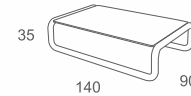

COFFEE TABLE
W75 D75 H30
CBM: 0.25

Code:B-LA-CT-01

A3

ROUND COFFEE TABLE
W126 D126 H40
CBM: 0.80

Code:CT-34

B3

COFFEE TABLE
W75.5 D75.5 H40
CBM: 0.29

Code:DV-CT-04