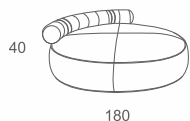

☐ 241-243

LOUNGER
W180 D 180 H40
CBM:1.7
Code:DV-CD-13