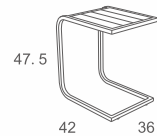

S2

SIDE TABLE
W32 D42 H47.5
CBM: 0.05

Code: DV-ST-01-TA