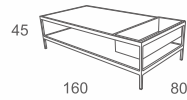

COFFEE TABLE
W160 D80 H45
CBM: 0.78

Code: X-CT-06

S1

SIDE TABLE
W36 D42 H47.5
CBM: 0.05

Code: DV-ST-01

White

120X180
200X200
300X400

Code: PR-02