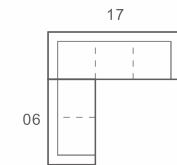

Divanolounge® | PRODUCT DATA

LOUNGE

DINE ☐ 83-87

CENTER
W81 D99 H71
CBM: 0.53

Code:WEC-A-01

ARMLESS 2 SEATER
W162 D99 H71
CBM: 1.21

Code:WEC-A-03

CORNER
W99 D99 H71
CBM: 0.75

Code:WEC-A-02

OTTOMAN
W81 D81 H47
CBM: 0.34

Code:WEC-A-09

SET 1

SET 2

BITEZ ☐ 69-73

Code:J-BI-17

2 SEATER RIGHT
W165 D90 H68
CBM: 1.09

Code:J-BI-06

Code:J-BI-13

Code:J-BI-14

SET 1

SET 2

SET 3