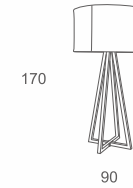

Model C1

FLOOR LAMP
W90 D90 H170
CBM:1.46

Code:LP-12