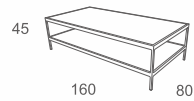

Divanolounge® | PRODUCT DATA

COFFEE TABLE

RUG 314-319

G1

COFFEE TABLE
W160 D80 H45
CBM: 0.78

Code: X-CT-06