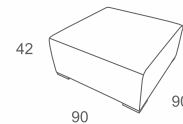

OTTOMAN
W90 D90 H42
CBM: 0.38