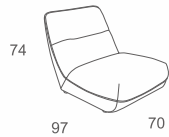

FLOOR ☐ 97-101