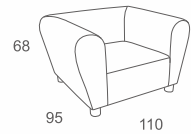

FUSION I ☐ 25-37

3 SEATER RIGHT
W243 D95 H68
CBM: 1.52

Code:DV-A-18

2 SEATER SOFA
W174 D95 H68
CBM: 1.06

Code:DV-A-11A-TA

CHAIR
W110 D95 H68
CBM: 0.70

Code:DV-A-10A

2 SEATER LEFT
W150 D95 H68
CBM: 0.95