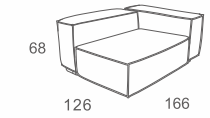

Code: DV-H-05-TA

2 SEATER RIGHT
W216 D111 H75
CBM: 1.64

Code: DV-H-08-TA

ROBUUST ☐ 133-139

CENTER
W121 D126 H68
CBM: 1.2

Code: DV-AS-01

2 SEATER LEFT
W166 D126 H68
CBM: 1.6

Code: DA-AS-05