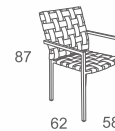

Pouf I

BENCH
W160 D40 H45
CBM: 0.32

Code:TRB-A-09

Illia II

DINING CHAIR
W58 D68 H84
CBM: 0.34

Code:DV-DC-01-AL

Lexi II ☐ 185-191

DINING CHAIR
W58 D62 H87
CBM: 0.35