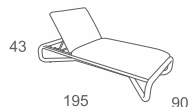

☐ 229-233

LOUNGER
W195 D90 H43
CBM: 0.82
Code:DV-D-13