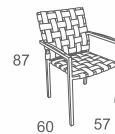

DINING CHAIR
W63 D58 H87
CBM: 0.14

Code:DV-CA-04

Illia I ☐ 193-197

DINING CHAIR
W58 D68 H83
CBM: 0.36

Code:DV-DC-01-TA

Lexi I ☐ 163-171

DINING CHAIR
W57 D60 H87
CBM: 0.33

Code:DV-CA-03A-FST