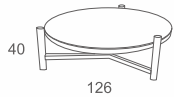

A3

ROUND COFFEE TABLE
W126 D126 H40
CBM: 0.80

Code:CT-34