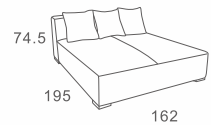

Divanolounge® | PRODUCT DATA

LOUNGE

SPA I ☐ 297-303

2 SEATER ARMLESS
W162 D108 H74.5
CBM: 1.39

Code: B-GA-18A

CURVE CORNER
W162 D108 H74.5
CBM: 1.52

Code: Code: B-GA-18B

2 SEATER CHAISE LOUNGE
W162 D195 H74.5
CBM: 2.49