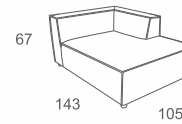

Code:TRB-A-12

TOFT BASIC ☐ 103-107

SINGLE RIGHT
W130 D90 H67
CBM: 0.98

Code:JYS-F-06

LEFT CHAISE LOUNGE
W143 D105 H67
CBM: 1.04

Code:JYS-F-13

WELT RELAX ☐ 127-131

CHAIR
W115 D90 L68
CBM: 0.73