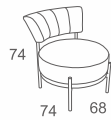

☐ 241-243

LOUNGER
W180 D 180 H40
CBM:1.7
Code:DV-CD-13

DOTZ ☐ 211-215

LOUNGER
W212 D89 H40
CBM: 0.66
Code:Z-JO-13-TA

Divanolounge® | PRODUCT DATA

LOUNG CHAIR

RONDA I

CHAIR
W68 D74 H74
CBM: 0.39