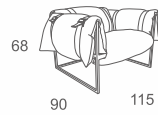

Code:TRB-A-12

TOFT BASIC ☐ 103-107

SINGLE RIGHT
W130 D90 H67
CBM: 0.98

Code:JYS-F-06

LEFT CHAISE LOUNGE
W143 D105 H67
CBM: 1.04

Code:JYS-F-13

WELT RELAX ☐ 127-131

CHAIR
W115 D90 L68
CBM: 0.73