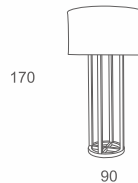

Model C1

FLOOR LAMP
W90 D90 H170
CBM:1.46

Code:LP-12

Model A2

FLOOR LAMP
W72 D72 H170
CBM: 0.95

Code:LP-08-TA

Model B2

FLOOR LAMP
W90 D90 H170
CBM:1.46