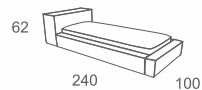

Divanolounge® | PRODUCT DATA

LOUNGERS

BEDZ ☐ 245-249

LOUNGER
W100 D240 H62
CBM: 1.60
Code:DV-G-28