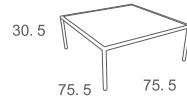

A1

ROUND COFFEE TABLE
W62 D62 H30
CBM: 0.16

Code:CT-32

B1

COFFEE TABLE
W75.5 D75.5 H30.5
CBM: 0.22

Code:DV-CT-01

C1

COFFEE TABLE
W88.3 D88.3 H42
CBM: 0.44