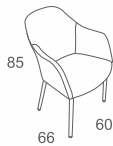

Yula ☐ 157-167

DINING CHAIR
W60 D66 H85
CBM: 0.22

Code:DV-CA-02