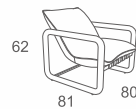

ROBUUST 141-143

LOUNGE CHAIR
W80 D81 H62
CBM: 0.57

Code: DV-D-25