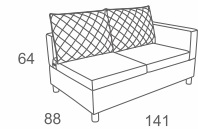

Divanolounge® | PRODUCT DATA

LOUNGE

DEGO ☐ 47-53

TUFT ☐ 109-115

3 SEATER SOFA
W230 D88 H64
CBM: 1.22

Code:A-DV-EG-12

3 SEATER SOFA
W230 D88 H64
CBM: 1.22

Code:A-DV-EG-18