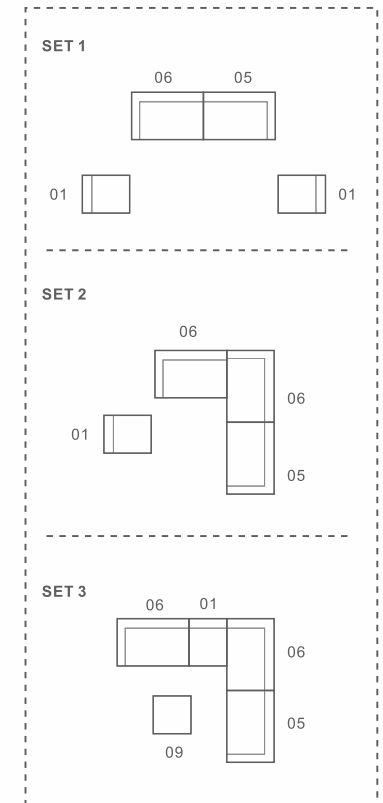

FUSION II ☐ 39-45

CENTER
W90 D91 H70
CBM: 0.48

Code:DV-F-01

2 SEATER LEFT
W123 D91 H70
CBM: 0.85

Code:A-DV-F-05

2 SEATER RIGHT
W123 D91 H70
CBM: 0.85

Code:A-DV-F-06

OTTOMAN
W90 D90 H42
CBM: 0.38

Code:DV-F-09