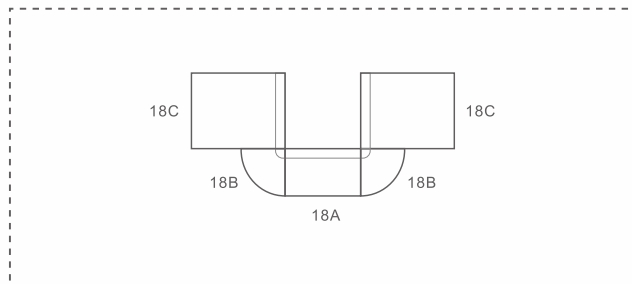

Divanolounge® | PRODUCT DATA

LOUNGE

SPA I ☐ 297-303

2 SEATER ARMLESS
W162 D108 H74.5
CBM: 1.39

Code: B-GA-18A

CURVE CORNER
W162 D108 H74.5
CBM: 1.52

Code: Code: B-GA-18B

2 SEATER CHAISE LOUNGE
W162 D195 H74.5
CBM: 2.49

Code: B-GA-18C