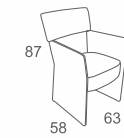

Code:DV-D-CA-01

Yula ☐ 157-167

DINING CHAIR
W60 D66 H85
CBM: 0.22

Code:DV-CA-02

Gabi ☐ 179-183

DINING CHAIR
W70 D61 H83
CBM: 0.39

Code:DV-DC-10B

Alex ☐ 199-201