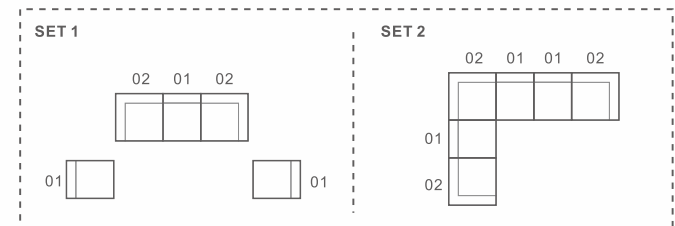

2 SEATER LEFT
W141 D88 H64
CBM: 0.75

Code:A-DV-EG-05

CHAIR
W93 D88 H64
CBM: 0.50

Code:A-DV-EG-10

CENTER
W68 D91 H71
CBM: 0.27

Code:B-DV-TF-01

CORNER
W91 D91 H71
CBM: 0.32

Code:B-DV-TF-02