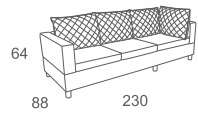

3 SEATER SOFA
W230 D88 H64
CBM: 1.22

Code:A-DV-EG-18