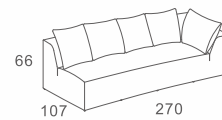

Code: B-GA-18C

SPA II ☐ 305-311

2 SEATER ARMLESS
W160 D107 H66
CBM: 1.2

Code: SAM-BQ-03

2 SEATER LEFT
W270 D107 H66
CBM: 2.02

Code: SAM-BQ-07

2 SEATER RIGHT
W270 D107 H66
CBM: 2.02

Code: SAM-BQ-08