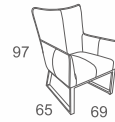

Heli

DINING CHAIR
W69 D65 H97
CBM: 0.48

Code:DV-DC-10A-TA