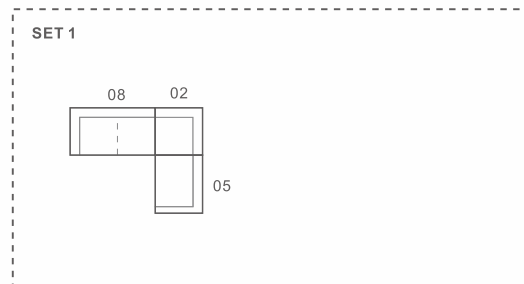

DIVA ☐ 75-81

CORNER
W227 D111 H75
CBM: 1.95

Code: DV-H-02-TA

SIGLE LEFT
W161 D111 H75
CBM: 1.24

Code: DV-H-05-TA

2 SEATER RIGHT
W216 D111 H75
CBM: 1.64

Code: DV-H-08-TA