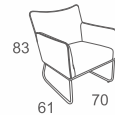

Gabi ☐ 179-183

DINING CHAIR
W70 D61 H83
CBM: 0.39

Code:DV-DC-10B