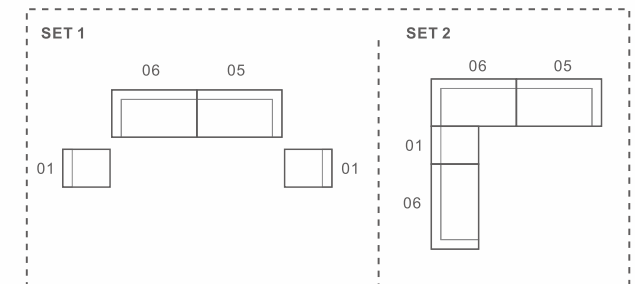

ROBUUST ☐ 133-139

CENTER
W121 D126 H68
CBM: 1.2

Code: DV-AS-01

2 SEATER LEFT
W166 D126 H68
CBM: 1.6

Code: DA-AS-05

2 SEATER RIGHT
W166 D126 H68
CBM: 1.6

Code: DA-AS-06