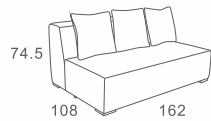

Divanolounge® | PRODUCT DATA

LOUNGE

SPA I ☐ 297-303