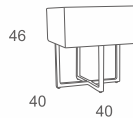

Model A3

TABLE LAMP
W40 D40 H46
CBM: 0.10

Code:LP-09