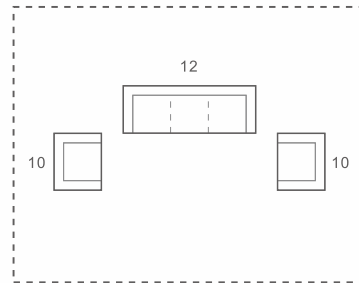

Divanolounge® | PRODUCT DATA

LOUNGE

TIARA 2.0 ☐ 145-149

CHAIR
W120 D97 H75
CBM: 0.86

Code:TRB-A-10

3 SEATER SOFA
W254 D97 H75
CBM: 1.83

Code:TRB-A-12