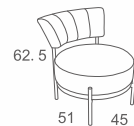

AAP ☐☐ 271-275

Code:A-HBF-CA-01