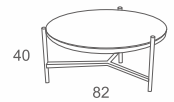

A2

ROUND COFFEE TABLE
W82 D82 H40
CBM: 0.34

Code:CT-33