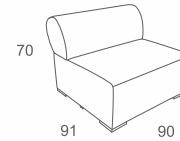

FUSION II ☐ 39-45

CENTER
W90 D91 H70
CBM: 0.48