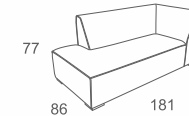

CHAIR
W90 D87 H78
CBM: 0.43

Code:JYS-E-10

2 SEATER SOFA
W170 D87 H78
CBM: 0.65

Code:JYS-E-11

HAZE ☐ 55-61

2 SEATER LEFT
W160 D86 H77
CBM: 1.13

Code:C-HBF-B-05

RIGHT CHAISE LOUNGE
W181 D86 H77
CBM: 1.27