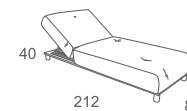

DOTZ ☐ 211-215

LOUNGER
W212 D89 H40
CBM: 0.66
Code:Z-JO-13-TA