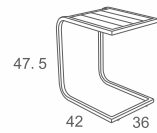

COFFEE TABLE
W160 D80 H45
CBM: 0.78

Code: X-CT-06

S1

SIDE TABLE
W36 D42 H47.5
CBM: 0.05

Code: DV-ST-01

White

120X180
200X200
300X400

Code: PR-02