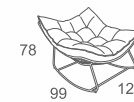

Code: DV-CA-09

ROBUUST 141-143

LOUNGE CHAIR
W80 D81 H62
CBM: 0.57

Code: DV-D-25

SWING

LOUNGE CHAIR
W123 D99 H78
CBM: 1.03

Code: DV-CA-05B

DINING CHAIR