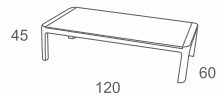

E

COFFEE TABLE
W120 L60 H45
CBM:0.2

Code:LT-DT-03