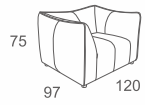

2 SEATER RIGHT
W166 D126 H68
CBM: 1.6

Code: DA-AS-06

Divanolounge® | PRODUCT DATA

LOUNGE

TIARA 2.0 ☐ 145-149

CHAIR
W120 D97 H75
CBM: 0.86

Code:TRB-A-10

3 SEATER SOFA
W254 D97 H75
CBM: 1.83