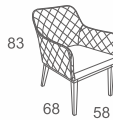

Illia I ☐ 193-197

DINING CHAIR
W58 D68 H83
CBM: 0.36

Code:DV-DC-01-TA