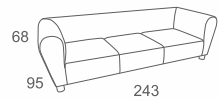

FUSION I ☐ 25-37

3 SEATER RIGHT
W243 D95 H68
CBM: 1.52

Code:DV-A-18

2 SEATER SOFA
W174 D95 H68
CBM: 1.06

Code:DV-A-11A-TA

CHAIR
W110 D95 H68
CBM: 0.70

Code:DV-A-10A

2 SEATER LEFT
W150 D95 H68
CBM: 0.95