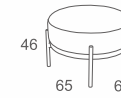

OTTOMAN
W65 D65 H46
CBM: 0.22

Code: HBF-CA-03