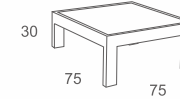

Code:A-LA-CT-01

A2

ROUND COFFEE TABLE
W82 D82 H40
CBM: 0.34

Code:CT-33

B2

COFFEE TABLE
W85.5 D85.5 H40
CBM: 0.38

Code:DV-CT-03

C2