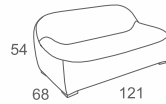

Code:A-JYS-F-06

LEFT CHAISE LOUNGE
W83 D110 H54
CBM: 0.55

Code:A-JYS-F-13

WIM ☐☐ 289-293

CHAIR
W63 D68 H54
CBM:0.23

Code:B-BF-01

2 SEATER SOFA
W121 D68 H54
CBM: 0.50

Code:B-BF-03