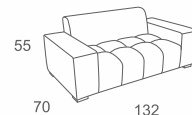

CHAIR
W45 D51 H62.5
CBM: 0.31

BLOW

2 SEATER SOFA
W132 D70 H55
CBM: 0.55

Code:G-BW-11