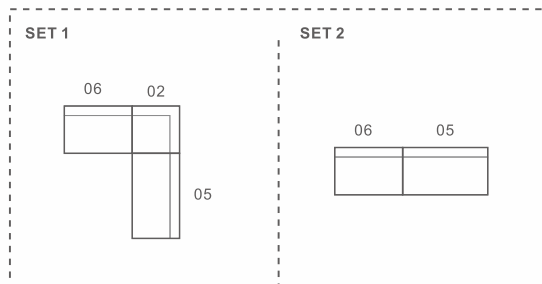

Divanolounge® | PRODUCT DATA

LOUNGE

RESERVE ☐ 89-95

CORNER
W74 D74 H69
CBM: 0.42

Code: B-XS-A-02

RIGHT CHAISE LOUNGE
W168 D74/114.5 H69
CBM: 1.49

Code: B-XS-A-06

LEFT CHAISE LOUNGE
W216 D74/114.5 H69
CBM: 1.80

Code: B-XS-A-05