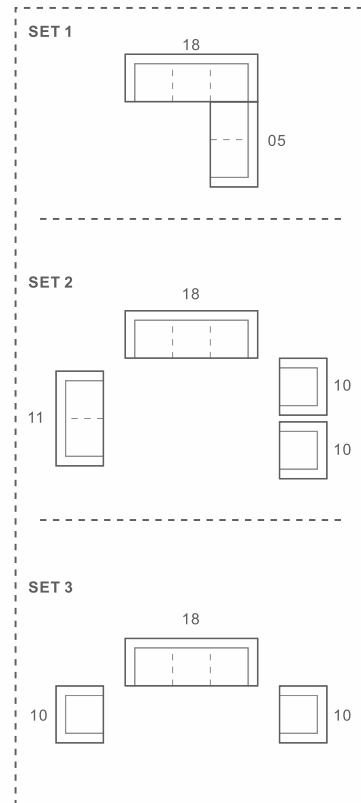

Divanolounge® | PRODUCT DATA

LOUNGE

FUSION I ☐ 25-37

3 SEATER RIGHT
W243 D95 H68
CBM: 1.52

Code:DV-A-18

2 SEATER SOFA
W174 D95 H68
CBM: 1.06

Code:DV-A-11A-TA

CHAIR
W110 D95 H68
CBM: 0.70

Code:DV-A-10A

2 SEATER LEFT
W150 D95 H68
CBM: 0.95

Code:DV-A-05