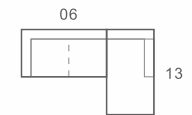

Code:J-BI-14

SET 1