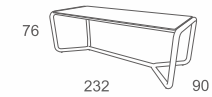

Code:DV-DT-03

DT V

DINING TABLE
W220 D95 H76
CBM:0.70

Code:DV-DT-KD-04

DT VI

DINING TABLE
W220 D95 H76
CBM: 0.56

Code:A-LT-DT-01

DT VII