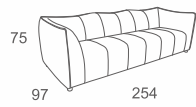

2 SEATER RIGHT
W166 D126 H68
CBM: 1.6

Code: DA-AS-06

Divanolounge® | PRODUCT DATA

LOUNGE

TIARA 2.0 ☐ 145-149

CHAIR
W120 D97 H75
CBM: 0.86

Code:TRB-A-10

3 SEATER SOFA
W254 D97 H75
CBM: 1.83