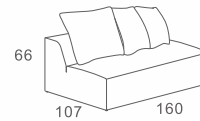

SPA II ☐ 305-311