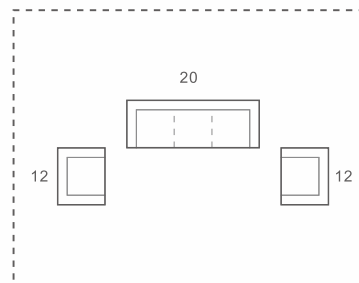

WELT RELAX ☐ 127-131

CHAIR
W115 D90 L68
CBM: 0.73

Code:N-DC-20

3 SEATER SOFA
W218 D90 H68
CBM: 1.42

Code:DV-C-12