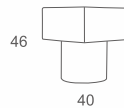

Model B3

TABLE LAMP
W40 D40 H46
CBM: 0.10

Code:LP-11