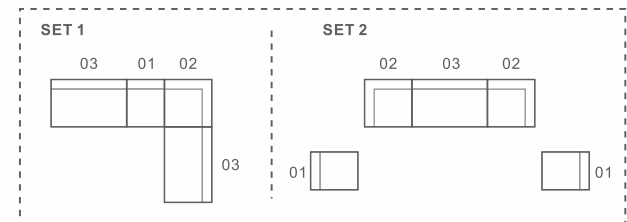

Code:C-HBF-B-14

FLOOR ☐ 97-101

CENTER
W70 D97 H74
CBM: 0.53

Code:DV-E-01

2 SEATER
W129 D97 H74
CBM: 0.99

Code:DV-E-03

CORNER
W94 D94 H74
CBM: 0.70

Code:DV-E-02