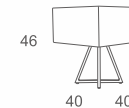

Model C3

TABLE LAMP
W40 D40 H46
CBM: 0.10

Code:LP-13