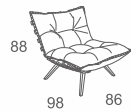

POUF
W64 D64 H46
CBM: 0.22

Code: HBF-CA-02-TA

OTTOMAN
W65 D65 H46
CBM: 0.22

Code: HBF-CA-03-TA

BONES 117-119

LOUNGE CHAIR
W86 D98 H88
CBM: 0.58

Code: DV-CA-07

LOUNGE STOOL
W86 D60 H49
CBM: 0.37