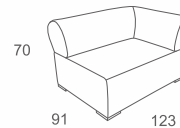

Code:DV-F-01

2 SEATER LEFT
W123 D91 H70
CBM: 0.85