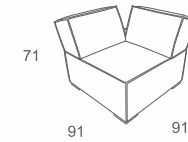

2 SEATER LEFT
W141 D88 H64
CBM: 0.75

Code:A-DV-EG-05

CHAIR
W93 D88 H64
CBM: 0.50

Code:A-DV-EG-10

CENTER
W68 D91 H71
CBM: 0.27

Code:B-DV-TF-01

CORNER
W91 D91 H71
CBM: 0.32

Code:B-DV-TF-02