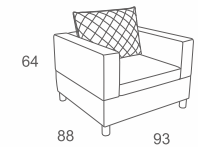

Divanolounge® | PRODUCT DATA

LOUNGE

DEGO ☐ 47-53

TUFT ☐ 109-115

3 SEATER SOFA
W230 D88 H64
CBM: 1.22

Code:A-DV-EG-12

3 SEATER SOFA
W230 D88 H64
CBM: 1.22

Code:A-DV-EG-18

2 SEATER LEFT
W141 D88 H64
CBM: 0.75

Code:A-DV-EG-05

CHAIR
W93 D88 H64
CBM: 0.50

Code:A-DV-EG-10

CENTER
W68 D91 H71
CBM: 0.27

Code:B-DV-TF-01

CORNER
W91 D91 H71
CBM: 0.32

Code:B-DV-TF-02