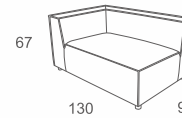

TOFT BASIC ☐ 103-107

SINGLE RIGHT
W130 D90 H67
CBM: 0.98