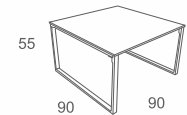

D1

COFFEE TABLE
W140 D90 H35
CBM: 0.58

Code:DV-AS-CT-01

E

COFFEE TABLE
W120 L60 H45
CBM:0.2

Code:LT-DT-03

F

COFFEE TABLE
W90 D90 H55
CBM: 0.26