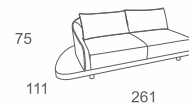

SIGLE LEFT
W161 D111 H75
CBM: 1.24

Code: DV-H-05-TA