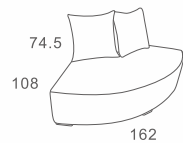

Divanolounge® | PRODUCT DATA

LOUNGE

SPA I ☐ 297-303

2 SEATER ARMLESS
W162 D108 H74.5
CBM: 1.39

Code: B-GA-18A

CURVE CORNER
W162 D108 H74.5
CBM: 1.52

Code: Code: B-GA-18B

2 SEATER CHAISE LOUNGE
W162 D195 H74.5
CBM: 2.49