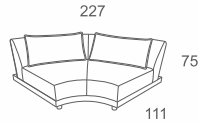

RIGHT CHAISE LOUNGE
W168 D74/114.5 H69
CBM: 1.49

Code: B-XS-A-06

LEFT CHAISE LOUNGE
W216 D74/114.5 H69
CBM: 1.80

Code: B-XS-A-05

DIVA ☐ 75-81

CORNER
W227 D111 H75
CBM: 1.95

Code: DV-H-02-TA

SIGLE LEFT
W161 D111 H75
CBM: 1.24