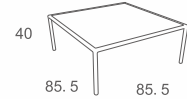

B2

COFFEE TABLE
W85.5 D85.5 H40
CBM: 0.38

Code:DV-CT-03