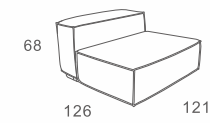

Code: DV-H-05-TA

2 SEATER RIGHT
W216 D111 H75
CBM: 1.64

Code: DV-H-08-TA

ROBUUST ☐ 133-139

CENTER
W121 D126 H68
CBM: 1.2

Code: DV-AS-01

2 SEATER LEFT
W166 D126 H68
CBM: 1.6

Code: DA-AS-05