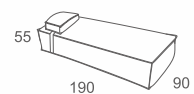

ROBUUST ☐ 223-227

LOUNGER
W195 D90 H43
CBM: 0.82
Code:DV-D-13A

☐ 229-233

LOUNGER
W195 D90 H43
CBM: 0.82
Code:DV-D-13

BITEZ

LOUNGER
W203 D87 H38
CBM: 0.73
Code:DV-BI-13

PILO ☐ 235-239

LOUNGER
W190 D90 H55
CBM: 0.84
Code:DV-CD-14