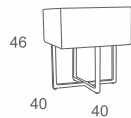

Model A4

TABLE LAMP
W40 D40 H46
CBM: 0.10

Code:LP-09-TA