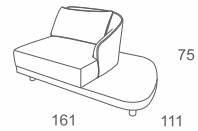

RIGHT CHAISE LOUNGE
W168 D74/114.5 H69
CBM: 1.49

Code: B-XS-A-06

LEFT CHAISE LOUNGE
W216 D74/114.5 H69
CBM: 1.80

Code: B-XS-A-05

DIVA ☐ 75-81

CORNER
W227 D111 H75
CBM: 1.95

Code: DV-H-02-TA

SIGLE LEFT
W161 D111 H75
CBM: 1.24