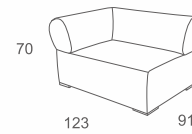

Code:A-DV-F-05

Code:A-DV-F-06