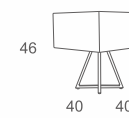

Model C4

TABLE LAMP
W40 D40 H46
CBM: 0.10

Code:LP-13-TA