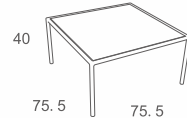

COFFEE TABLE
W75 D75 H30
CBM: 0.25

Code:B-LA-CT-01

A3

ROUND COFFEE TABLE
W126 D126 H40
CBM: 0.80

Code:CT-34

B3

COFFEE TABLE
W75.5 D75.5 H40
CBM: 0.29

Code:DV-CT-04