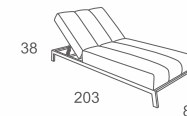

ROBUUST ☐ 223-227

LOUNGER
W195 D90 H43
CBM: 0.82
Code:DV-D-13A

☐ 229-233

LOUNGER
W195 D90 H43
CBM: 0.82
Code:DV-D-13

BITEZ

LOUNGER
W203 D87 H38
CBM: 0.73
Code:DV-BI-13

PILO ☐ 235-239

LOUNGER
W190 D90 H55
CBM: 0.84
Code:DV-CD-14