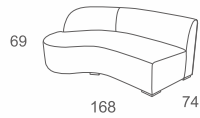

SET 1

SET 2

SET 3

Divanolounge® | PRODUCT DATA

LOUNGE

RESERVE ☐ 89-95

CORNER
W74 D74 H69
CBM: 0.42

Code: B-XS-A-02