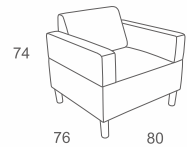

Divanolounge® | PRODUCT DATA

LOUNGE

SIMPLE

CHAIR
W80 D76 H74
CBM: 0.23

Code:JYS-A-10