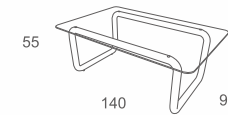

D2

COFFEE TABLE
W140 D90 H55
CBM: 0.60

Code:DV-AS-CT-02