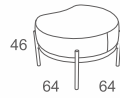

POUF
W64 D64 H46
CBM: 0.22

Code: HBF-CA-02