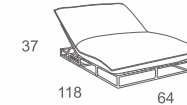

NOOT ☐☐ 277-281

LOUNGER
W64 D118 H37
CBM:0.28

Code:N-CA-13A