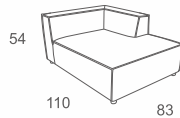

LEFT CHAISE LOUNGE
W83 D110 H54
CBM: 0.55

Code:A-JYS-F-13