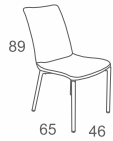

Code: DV-CA-09

ROBUUST 141-143

LOUNGE CHAIR
W80 D81 H62
CBM: 0.57

Code: DV-D-25

SWING

LOUNGE CHAIR
W123 D99 H78
CBM: 1.03

Code: DV-CA-05B

DINING CHAIR