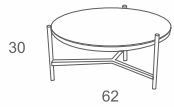

A1

ROUND COFFEE TABLE
W62 D62 H30
CBM: 0.16

Code:CT-32

B1

COFFEE TABLE
W75.5 D75.5 H30.5
CBM: 0.22

Code:DV-CT-01

C1

COFFEE TABLE
W88.3 D88.3 H42
CBM: 0.44