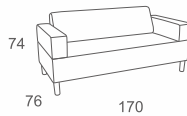

Divanolounge® | PRODUCT DATA

LOUNGE

SIMPLE

CHAIR
W80 D76 H74
CBM: 0.23

Code:JYS-A-10

2 SEATER SOFA
W170 D76 H74
CBM: 0.41

Code:JYS-A-11

ELLA ☐ 63-67