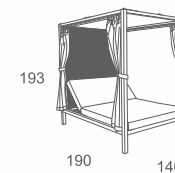

Divanolounge® | PRODUCT DATA

LOUNGERS

BEDZ ☐ 245-249

LOUNGER
W100 D240 H62
CBM: 1.60
Code:DV-G-28

☐ 205-209

BEDZ XL
W222 D272 H61
CBM:2.80
Code:DV-G-26

CASSA ☐ 217-221

GAZEBO
W190 D140 H193
CBM: 1.02
Code:GA-53-TA