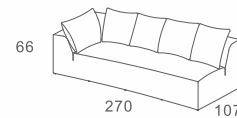

Code: B-GA-18C

SPA II ☐ 305-311

2 SEATER ARMLESS
W160 D107 H66
CBM: 1.2

Code: SAM-BQ-03

2 SEATER LEFT
W270 D107 H66
CBM: 2.02

Code: SAM-BQ-07

2 SEATER RIGHT
W270 D107 H66
CBM: 2.02

Code: SAM-BQ-08