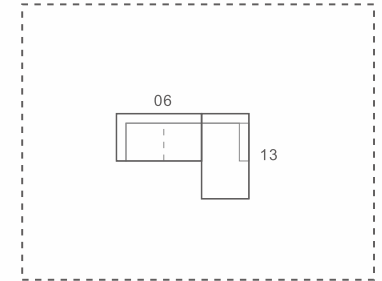

Code:TRB-A-12

TOFT BASIC ☐ 103-107

SINGLE RIGHT
W130 D90 H67
CBM: 0.98

Code:JYS-F-06

LEFT CHAISE LOUNGE
W143 D105 H67
CBM: 1.04

Code:JYS-F-13

WELT RELAX ☐ 127-131

CHAIR
W115 D90 L68
CBM: 0.73