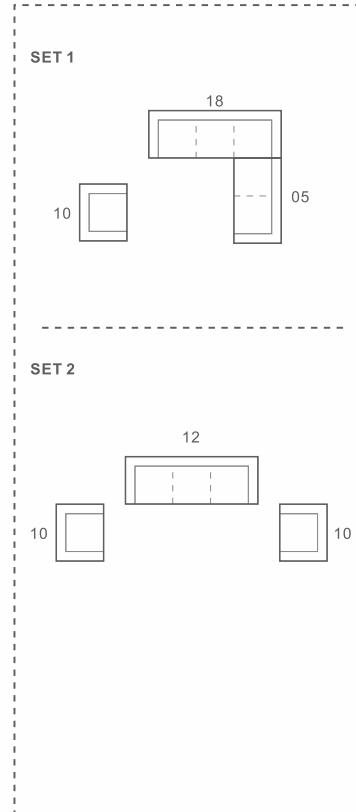

Divanolounge® | PRODUCT DATA

LOUNGE

DEGO ☐ 47-53

TUFT ☐ 109-115

3 SEATER SOFA
W230 D88 H64
CBM: 1.22

Code:A-DV-EG-12

3 SEATER SOFA
W230 D88 H64
CBM: 1.22

Code:A-DV-EG-18

2 SEATER LEFT
W141 D88 H64
CBM: 0.75

Code:A-DV-EG-05

CHAIR
W93 D88 H64
CBM: 0.50

Code:A-DV-EG-10