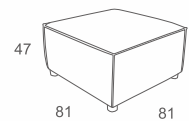

Code:WEC-A-02

OTTOMAN
W81 D81 H47
CBM: 0.34