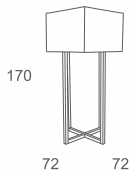

Model A2

FLOOR LAMP
W72 D72 H170
CBM: 0.95

Code:LP-08-TA