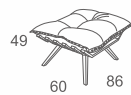

POUF
W64 D64 H46
CBM: 0.22

Code: HBF-CA-02-TA

OTTOMAN
W65 D65 H46
CBM: 0.22

Code: HBF-CA-03-TA

BONES 117-119

LOUNGE CHAIR
W86 D98 H88
CBM: 0.58

Code: DV-CA-07

LOUNGE STOOL
W86 D60 H49
CBM: 0.37