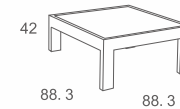

A1

ROUND COFFEE TABLE
W62 D62 H30
CBM: 0.16

Code:CT-32

B1

COFFEE TABLE
W75.5 D75.5 H30.5
CBM: 0.22

Code:DV-CT-01

C1

COFFEE TABLE
W88.3 D88.3 H42
CBM: 0.44