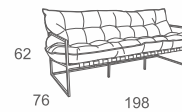

Code:TRB-A-12

TOFT BASIC ☐ 103-107

SINGLE RIGHT
W130 D90 H67
CBM: 0.98

Code:JYS-F-06

LEFT CHAISE LOUNGE
W143 D105 H67
CBM: 1.04

Code:JYS-F-13

WELT RELAX ☐ 127-131

CHAIR
W115 D90 L68
CBM: 0.73

Code:N-DC-20

3 SEATER SOFA
W218 D90 H68
CBM: 1.42

Code:DV-C-12

WELT CLASSIC ☐ 121-125

CHAIR
W85 D76 L62
CBM: 0.43

Code:N-DC-20B

3 SEATER SOFA
W198 D76 H62
CBM: 1.01

Code:DV-C-12B