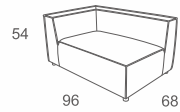

Divanolounge® | PRODUCT DATA

CHILDREN

JET

2 SEATER RIGHT
W96 D68 H54
CBM: 0.39

Code:A-JYS-F-06