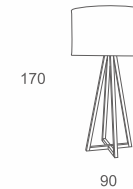

Model C2

FLOOR LAMP
W90 D90 H170
CBM:1.46

Code:LP-12-TA