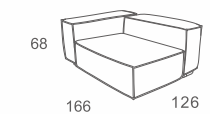

Code: DV-H-05-TA

2 SEATER RIGHT
W216 D111 H75
CBM: 1.64

Code: DV-H-08-TA

ROBUUST ☐ 133-139

CENTER
W121 D126 H68
CBM: 1.2

Code: DV-AS-01

2 SEATER LEFT
W166 D126 H68
CBM: 1.6

Code: DA-AS-05