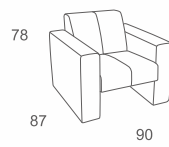

Divanolounge® | PRODUCT DATA

LOUNGE

SIMPLE

CHAIR
W80 D76 H74
CBM: 0.23

Code:JYS-A-10

2 SEATER SOFA
W170 D76 H74
CBM: 0.41

Code:JYS-A-11

ELLA ☐ 63-67