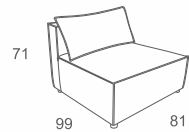

OTTOMAN
W90 D90 H42
CBM: 0.38

Code:DV-F-09

Divanolounge® | PRODUCT DATA

LOUNGE

DINE ☐ 83-87

CENTER
W81 D99 H71
CBM: 0.53

Code:WEC-A-01

ARMLESS 2 SEATER
W162 D99 H71
CBM: 1.21