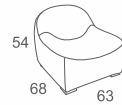

WIM ☐☐ 289-293

CHAIR
W63 D68 H54
CBM:0.23

Code:B-BF-01