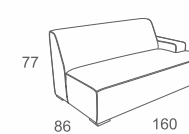

CHAIR
W90 D87 H78
CBM: 0.43

Code:JYS-E-10

2 SEATER SOFA
W170 D87 H78
CBM: 0.65

Code:JYS-E-11

HAZE ☐ 55-61

2 SEATER LEFT
W160 D86 H77
CBM: 1.13

Code:C-HBF-B-05

RIGHT CHAISE LOUNGE
W181 D86 H77
CBM: 1.27