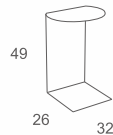

S4

SIDE TABLE
W32 D26 H49
CBM: 0.07

Code: A-TR-09