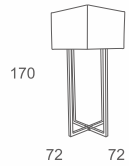

Divanolounge® | PRODUCT DATA

LAMP 313-315

Model A1

FLOOR LAMP
W72 D72 H170
CBM: 0.95

Code:LP-08