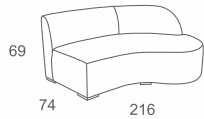

RIGHT CHAISE LOUNGE
W168 D74/114.5 H69
CBM: 1.49

Code: B-XS-A-06