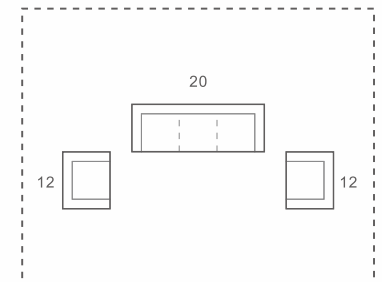

Code:N-DC-20

3 SEATER SOFA
W218 D90 H68
CBM: 1.42

Code:DV-C-12

WELT CLASSIC ☐ 121-125

CHAIR
W85 D76 L62
CBM: 0.43

Code:N-DC-20B

3 SEATER SOFA
W198 D76 H62
CBM: 1.01

Code:DV-C-12B