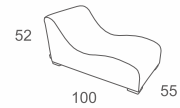

NOOT ☐☐ 277-281

LOUNGER
W64 D118 H37
CBM:0.28

Code:N-CA-13A

CHAIR
W54 D54 H50.5
CBM: 0.19

Code:Q-DC-20

MIES ☐☐ 283-287

LOUNGER
W100 D55 H52
CBM: 0.32

Code:DV-LO-02-TH