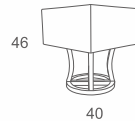

TABLE LAMP
W40 D40 H46
CBM: 0.10

Code:LP-11

Model C3

TABLE LAMP
W40 D40 H46
CBM: 0.10

Code:LP-13

Model A4

TABLE LAMP
W40 D40 H46
CBM: 0.10

Code:LP-09-TA