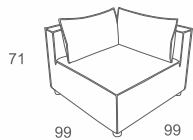

Code:WEC-A-03

CORNER
W99 D99 H71
CBM: 0.75