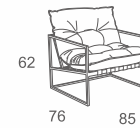

Code:N-DC-20

3 SEATER SOFA
W218 D90 H68
CBM: 1.42

Code:DV-C-12

WELT CLASSIC ☐ 121-125

CHAIR
W85 D76 L62
CBM: 0.43

Code:N-DC-20B

3 SEATER SOFA
W198 D76 H62
CBM: 1.01

Code:DV-C-12B