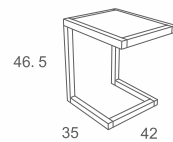

S3

SIDE TABLE
W42 D35 H46.5
CBM: 0.05

Code: LT-ST-01-TA