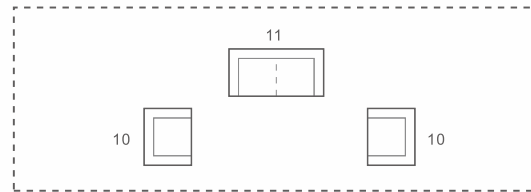

ELLA ☐ 63-67

CHAIR
W90 D87 H78
CBM: 0.43

Code:JYS-E-10

2 SEATER SOFA
W170 D87 H78
CBM: 0.65

Code:JYS-E-11