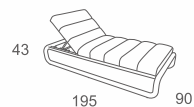

ROBUUST ☐ 223-227

LOUNGER
W195 D90 H43
CBM: 0.82
Code:DV-D-13A