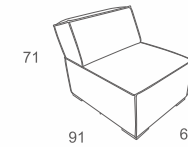

2 SEATER LEFT
W141 D88 H64
CBM: 0.75

Code:A-DV-EG-05

CHAIR
W93 D88 H64
CBM: 0.50

Code:A-DV-EG-10

CENTER
W68 D91 H71
CBM: 0.27

Code:B-DV-TF-01

CORNER
W91 D91 H71
CBM: 0.32

Code:B-DV-TF-02