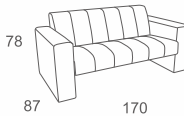

Divanolounge® | PRODUCT DATA

LOUNGE

SIMPLE

CHAIR
W80 D76 H74
CBM: 0.23

Code:JYS-A-10

2 SEATER SOFA
W170 D76 H74
CBM: 0.41

Code:JYS-A-11

ELLA ☐ 63-67

CHAIR
W90 D87 H78
CBM: 0.43

Code:JYS-E-10

2 SEATER SOFA
W170 D87 H78
CBM: 0.65

Code:JYS-E-11

HAZE ☐ 55-61

2 SEATER LEFT
W160 D86 H77
CBM: 1.13

Code:C-HBF-B-05

RIGHT CHAISE LOUNGE
W181 D86 H77
CBM: 1.27

Code:C-HBF-B-14

FLOOR ☐ 97-101

CENTER
W70 D97 H74
CBM: 0.53

Code:DV-E-01

2 SEATER
W129 D97 H74
CBM: 0.99

Code:DV-E-03

CORNER
W94 D94 H74
CBM: 0.70

Code:DV-E-02