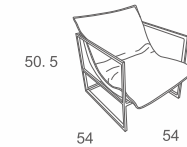

CHAIR
W54 D54 H50.5
CBM: 0.19

Code:Q-DC-20