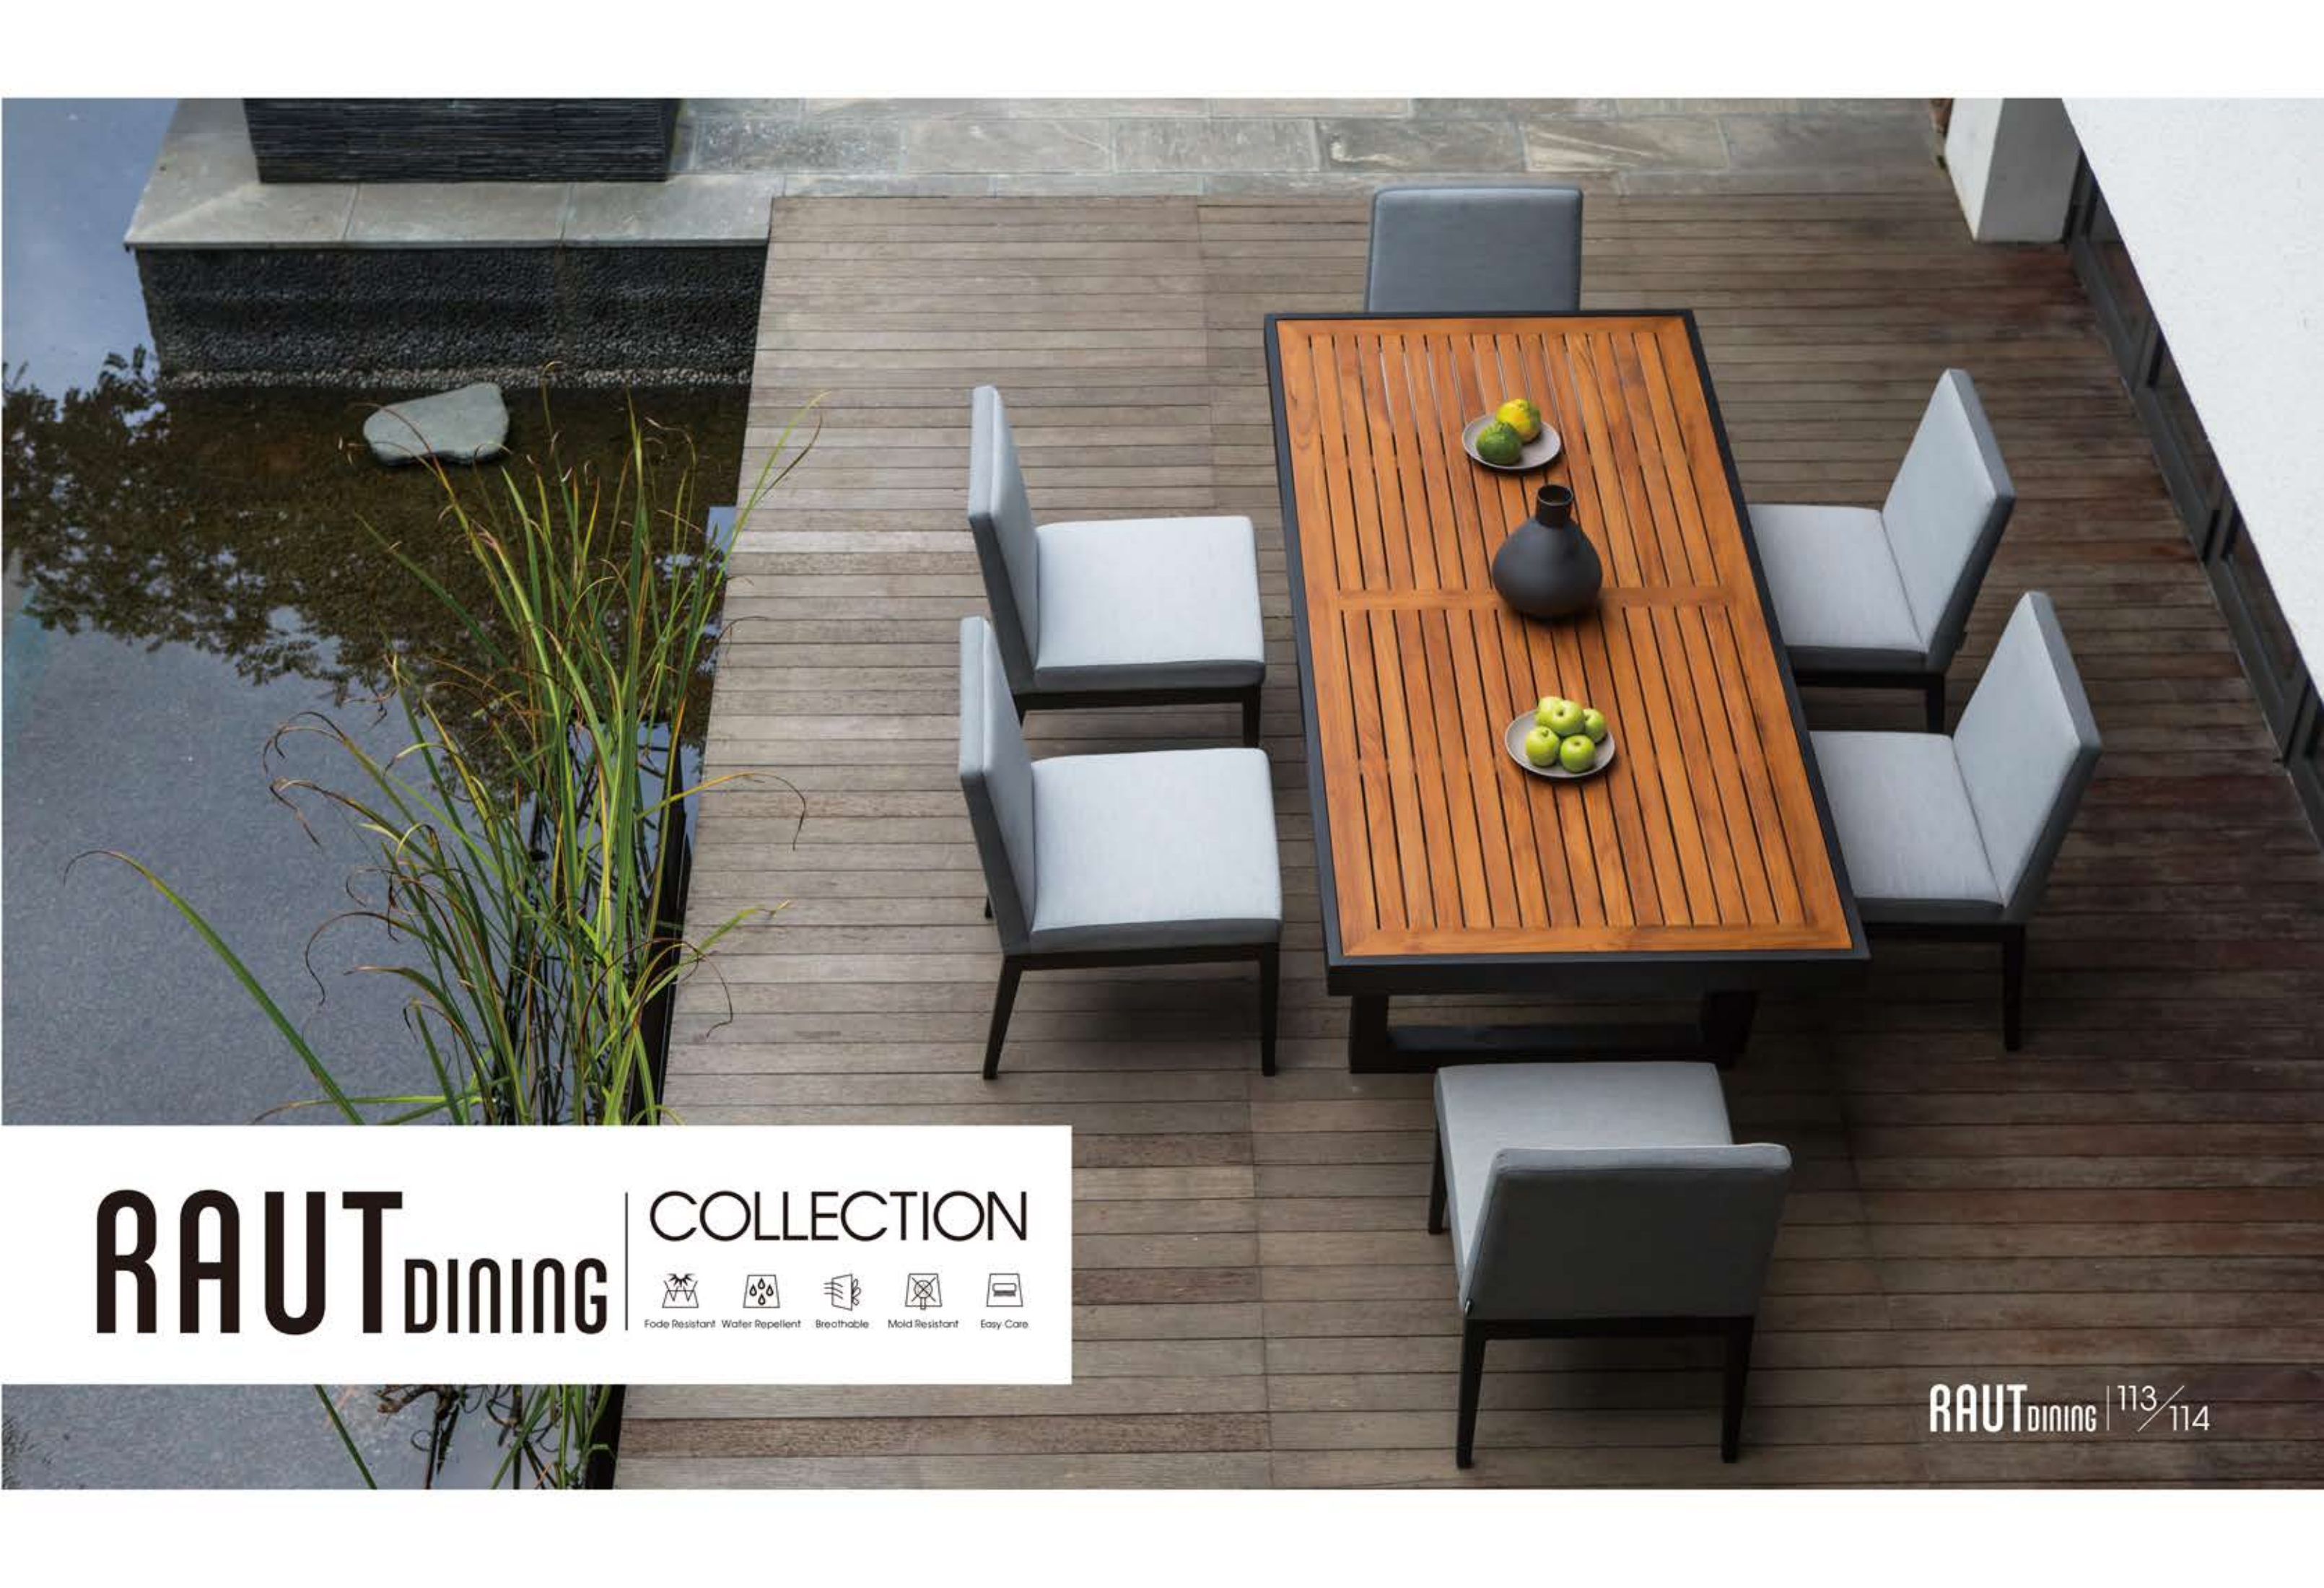

SOUL dining

COLLECTION

Fode Resistant Water Repellent Breathable Mold Resistant Easy Care

SOUL dining | 105/106

SOUL dining | 107/108

KROES DINING

COLLECTION

KROES DINING | 109/110