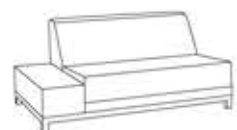

IV-05
IVORY 2-S LEFT END
L160 D85 H67

IV-06
IVORY 2-S RIGHT END
L160 D85 H67

IV-14
IVORY TABLE
W120 D60 H17

DEON COLLECTION

Leather/Sunbrella

 23-30

DN-10
DEON CHAIR
L96 D86 H61

DN-11
DEON 2 SEATER SOFA
L183 D86 H61