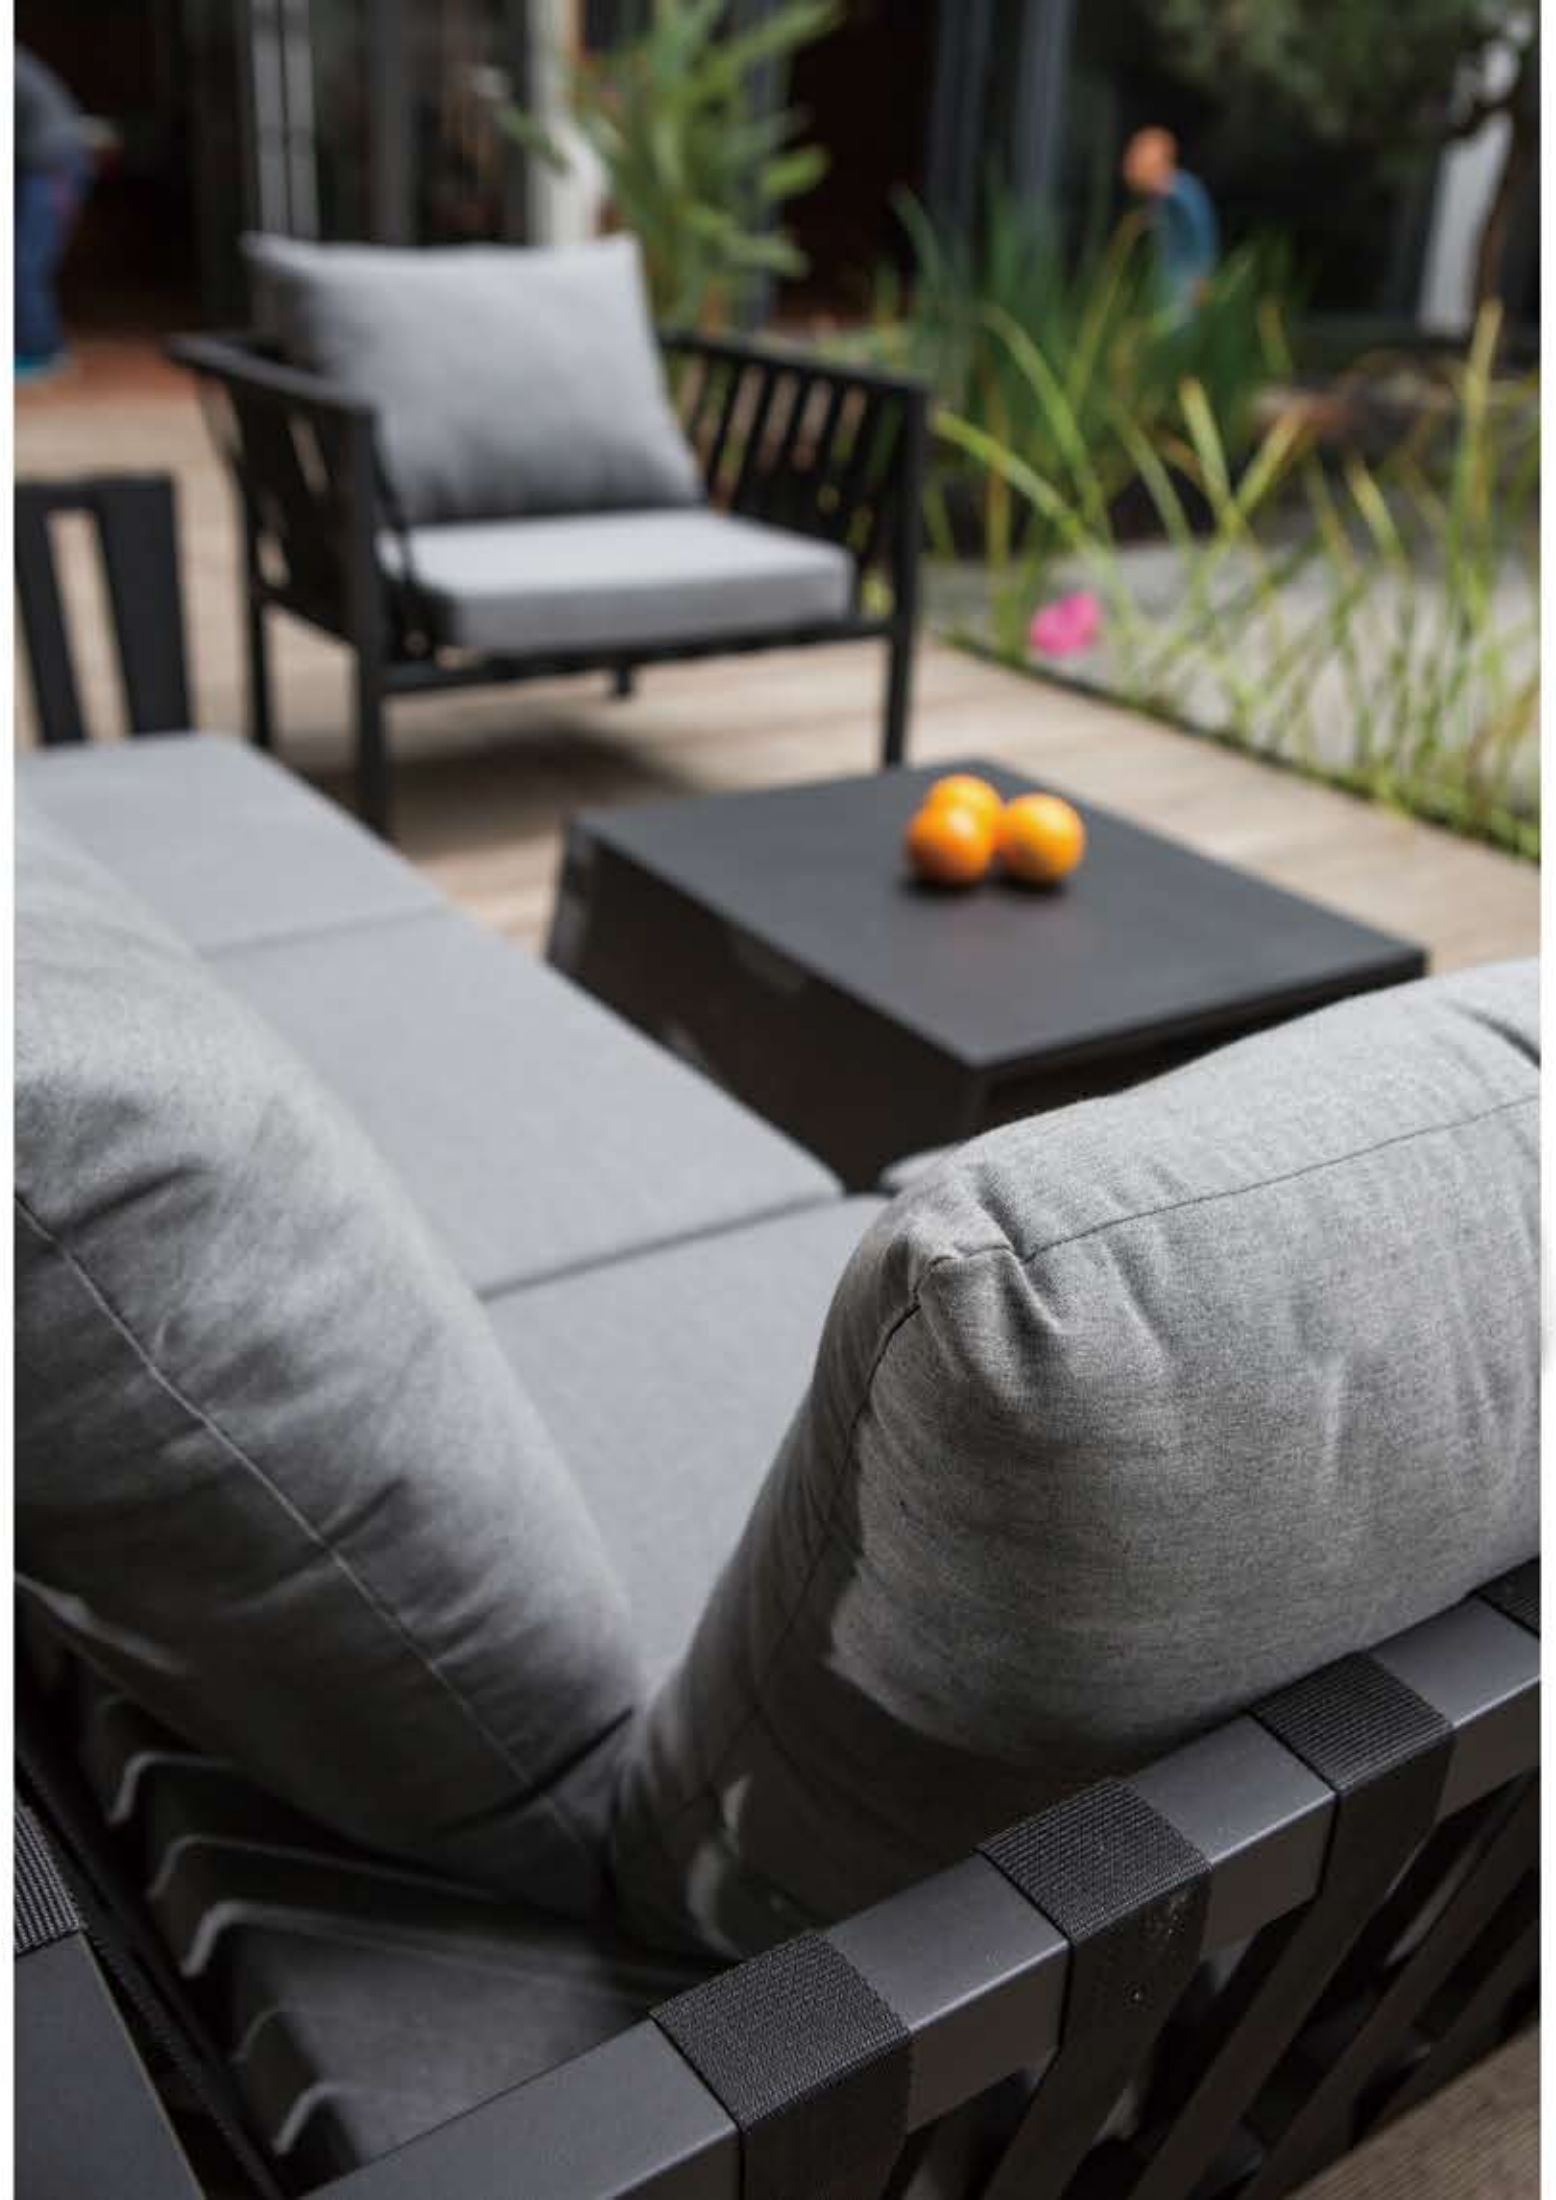

FLEX | COLLECTION

Fode Resistant

Water Repellent

Breathable

Mold Resistant

Easy Care