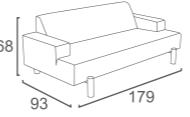

ECO Collection

SECTION 1

EC-05
ECO 2 SEATER LEFT END
W160 D85 H68

EC-14
ECO RIGHT CHAISE LOUNGE
W180 D85 H68
CBM: 1.36 PER SET

SECTION 2

EC-11
ECO 2 SEATER SOFA
W179 D93 H68
CBM:1.20

EC-10
ECO CHAIR
W95 D93 H68
CBM:0.65