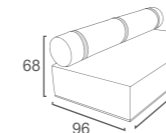

DP-07
DOPE 3 SEATER LEFT END
W220 D100 H80
CBM: 1.9

DP-14
DOPE COFFEE TABLE
W90 D90 H38
CBM: 0.34

ARIS Collection

AS-SC-001
ARIS OTTOMAN SEAT PART 1
W120 D70 H38
CBM: 0.39

AS-SC-002
ARIS OTTOMAN SEAT PART 2
W120 D90 H38
CBM: 0.49

AS-OT-09
ARIS BENCH
W170 D50 H43
CBM: 0.44

AS-BC-001
ARIS OTTOMAN ARM PART 1
W90 D50 H55
CBM: 0.3

AS-BC-002
ARIS OTTOMAN ARM PART 2
W120 D50 H55
CBM: 0.39

CRESTA Collection

CS-10
CRESTA ARMLESS CHAIR
W106 D96 H68
CBM: 0.74