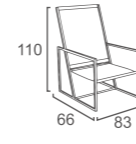

DivanoLounge® | PRODUCT DATA

CHAIR

DC-31
SARA CHAIR KD
W55 D71 H84
CBM: 0.24

DC-56
DOPE CHAIR
W68 D64 H71
CBM: 0.34

DC-72-TA
ELIZE CHAIR
-TEAK FEET
W64 D61 H80
CBM:0.34

DC-32
SARA LOUNGE CHAIR KD
W83 D66 H110
CBM:0.44

DC-57
LAIS CHAIR
-STACKABLE
W62 D68 H75
CBM:0.30

DC-34
ALAN CHAIR
W65 D70 H94
CBM: 0.47

DC-33
SARA LOUNGE STOOL KD
W67 D58 H37
CBM:0.12

DC-58
ICON CHAIR
-STACKABLE
W63 D67 H77
CBM:0.28

DC-61
EVIE CHAIR
W59 D50 H90
CBM:0.23