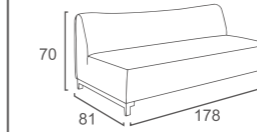

DivanoLounge® | PRODUCT DATA

ENJOY Collection

EJ-10
ENJOY CHAIR
W90 D81 H70
CBM:0.51

EJ-12
ENJOY 3-SEATER SOFA
W238 D81 H70
CBM:1.36

EJ-04
ENJOY 3-SEATER ARMLESS SOFA
W178 D81 H70
CBM:1.01

EON Collection

EO-10
EON CHAIR
W78 D85 H67
CBM: 0.51