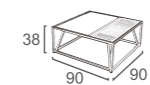

BW-05
BLOW 2 SEATER LEFT END
W176 D105 H64
CBM: 1.28

BW-09
BLOW OTTOMAN
W105 D105 H40
CBM: 0.5

T-JO-13
BLOW LOUNGER
W213 D92 H32
CBM: 0.72

BW-11
BLOW 2 SEATER SOFA
W210 D105 H64
CBM: 1.49

BW-09B
BLOW BENCH
W200 D48 H46
CBM:

BW-09A
BLOW POUF
W49 D49 H46
CBM: 0.13

HERO Collection

HE-11
HERO 2-S SOFA
W230 D105 H78
CBM: 2

HE-10
HERO CHAIR
W118 D105 H78
CBM: 1.04

HE-09
HERO HOCKER
W150 D90 H45
CBM: 0.67

DOPE Collection

DP-12
DOPE 3 SEATER SOFA
W260 D100 H80
CBM: 2.24

DP-07
DOPE 3 SEATER LEFT END
W220 D100 H80
CBM: 1.9

DP-14
DOPE COFFEE TABLE
W90 D90 H38
CBM: 0.34

ARIS Collection

AS-SC-001
ARIS OTTOMAN SEAT PART 1
W120 D70 H38
CBM: 0.39

AS-SC-002
ARIS OTTOMAN SEAT PART 2
W120 D90 H38
CBM: 0.49