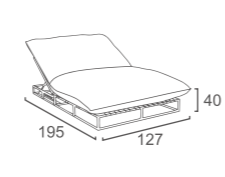

CL-13
CORAL LOUNGER
W195 D127 H40
CBM:0.91