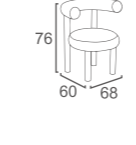

DivanoLounge® | PRODUCT DATA

CHAIR

DC-31
SARA CHAIR KD
W55 D71 H84
CBM: 0.24

DC-56
DOPE CHAIR
W68 D64 H71
CBM: 0.34

DC-72-TA
ELIZE CHAIR
-TEAK FEET
W64 D61 H80
CBM:0.34

DC-32
SARA LOUNGE CHAIR KD
W83 D66 H110
CBM:0.44

DC-57
LAIS CHAIR
-STACKABLE
W62 D68 H75
CBM:0.30

DC-34
ALAN CHAIR
W65 D70 H94
CBM: 0.47

DC-33
SARA LOUNGE STOOL KD
W67 D58 H37
CBM:0.12

DC-58
ICON CHAIR
-STACKABLE
W63 D67 H77
CBM:0.28

DC-61
EVIE CHAIR
W59 D50 H90
CBM:0.23