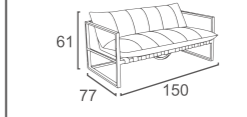

RF-10
REEF ARMCHAIR
W79 D77 H61
CBM: 0.82

RF-11
REEF 2 SEATER SOFA
W150 D77 H61
CBM: 1.46

LIMA Collection