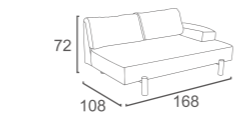

SECTION 2

GM-18-TA
GLAMOUR 3 SEATER CORNER
RIGHT END
-WOOD PLATFORM
W298 D97 H73
CBM: 2.29

GM-05-TA
GLAMOUR 2 SEATER LEFT END
-WOOD PLATFORM
W206 D97 H73
CBM: 1.59

TWINS Collection

SECTION 1

TS-06-AL
TWINS 2 SEATER RIGHT END
-ALU. LEG
W168 D108 H72
CBM:1.40