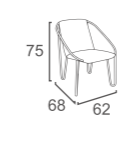

DivanoLounge® | PRODUCT DATA

CHAIR

DC-31
SARA CHAIR KD
W55 D71 H84
CBM: 0.24

DC-56
DOPE CHAIR
W68 D64 H71
CBM: 0.34

DC-72-TA
ELIZE CHAIR
-TEAK FEET
W64 D61 H80
CBM:0.34

DC-32
SARA LOUNGE CHAIR KD
W83 D66 H110
CBM:0.44

DC-57
LAIS CHAIR
-STACKABLE
W62 D68 H75
CBM:0.30

DC-34
ALAN CHAIR
W65 D70 H94
CBM: 0.47

DC-33
SARA LOUNGE STOOL KD
W67 D58 H37
CBM:0.12

DC-58
ICON CHAIR
-STACKABLE
W63 D67 H77
CBM:0.28

DC-61
EVIE CHAIR
W59 D50 H90
CBM:0.23