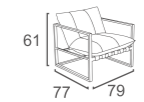

RF-11
REEF 2 SEATER SOFA
W150 D77 H61
CBM: 1.46

RF-10
REEF ARMCHAIR
W79 D77 H61
CBM: 0.82