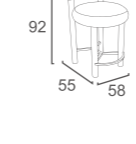

DC-68
ELLA CHAIR
W73 D64 H85
CBM: 0.43

DC-53
INES BAR CHAIR
W58 D55 H92
CBM:0.32