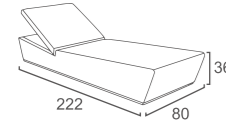

DivanoLounge® | PRODUCT DATA

LOUNGER

CB-13
CUBE LOUNGER
W222 D80 H37
CBM:0.73