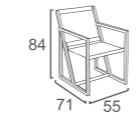

DC-32
SARA LOUNGE CHAIR KD
W83 D66 H110
CBM:0.44

DivanoLounge® | PRODUCT DATA

CHAIR

DC-31
SARA CHAIR KD
W55 D71 H84
CBM: 0.24