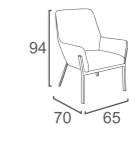

DivanoLounge® | PRODUCT DATA

CHAIR

DC-31
SARA CHAIR KD
W55 D71 H84
CBM: 0.24

DC-56
DOPE CHAIR
W68 D64 H71
CBM: 0.34

DC-72-TA
ELIZE CHAIR
-TEAK FEET
W64 D61 H80
CBM:0.34

DC-32
SARA LOUNGE CHAIR KD
W83 D66 H110
CBM:0.44

DC-57
LAIS CHAIR
-STACKABLE
W62 D68 H75
CBM:0.30

DC-34
ALAN CHAIR
W65 D70 H94
CBM: 0.47

DC-33
SARA LOUNGE STOOL KD
W67 D58 H37
CBM:0.12

DC-58
ICON CHAIR
-STACKABLE
W63 D67 H77
CBM:0.28

DC-61
EVIE CHAIR
W59 D50 H90
CBM:0.23