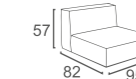

1 - SIZE OPTIONS

- ① 40CM * 40CM
- ② 45CM * 45CM
- ③ 60CM * 50CM

2 - PILLOW STYLE

1.STANDARD

2.IN - OUT PIPING

3.ROUND PIPING

4.CROSS SEWING

CUSTOMIZE UPHOLSTER SITTINGS