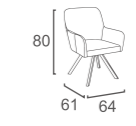

DivanoLounge® | PRODUCT DATA

CHAIR

DC-31
SARA CHAIR KD
W55 D71 H84
CBM: 0.24

DC-56
DOPE CHAIR
W68 D64 H71
CBM: 0.34

DC-72-TA
ELIZE CHAIR
-TEAK FEET
W64 D61 H80
CBM:0.34

DC-32
SARA LOUNGE CHAIR KD
W83 D66 H110
CBM:0.44

DC-57
LAIS CHAIR
-STACKABLE
W62 D68 H75
CBM:0.30

DC-34
ALAN CHAIR
W65 D70 H94
CBM: 0.47

DC-33
SARA LOUNGE STOOL KD
W67 D58 H37
CBM:0.12

DC-58
ICON CHAIR
-STACKABLE
W63 D67 H77
CBM:0.28

DC-61
EVIE CHAIR
W59 D50 H90
CBM:0.23