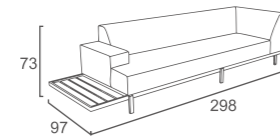

SECTION 2

GM-18-TA
GLAMOUR 3 SEATER CORNER
RIGHT END
-WOOD PLATFORM
W298 D97 H73
CBM: 2.29