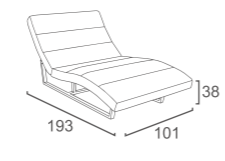

WV-13
WAVE LOUNGER
W193 D101 H47
CBM:1.04