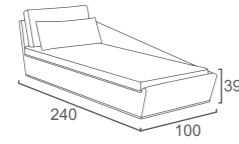

DivanoLounge® | PRODUCT DATA

LOUNGER

CB-13
CUBE LOUNGER
W222 D80 H37
CBM:0.73

LF-13-L
LOFTY DOUBLE LOUNGER
W240 D100 H69

FK-13
FLEEK LOUNGER
(Leather cover on the head/ moveable)
W217 D91 H39
CBM: 0.84

LE-13
LEVEL LOUNGER
W201 D80 H37
CBM:0.67