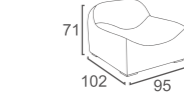

TC-05-TA
TOUCH 2 SEATER LEFT END
W202 D96 H73
CBM: 1.36

BF-01
BLUFF CHAIR
W95 D102 H71
CBM: 0.75