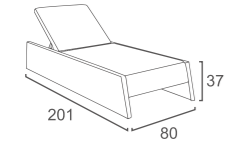

DivanoLounge® | PRODUCT DATA

LOUNGER

CB-13
CUBE LOUNGER
W222 D80 H37
CBM:0.73

LF-13-L
LOFTY DOUBLE LOUNGER
W240 D100 H69

FK-13
FLEEK LOUNGER
(Leather cover on the head/ moveable)
W217 D91 H39
CBM: 0.84

LE-13
LEVEL LOUNGER
W201 D80 H37
CBM:0.67