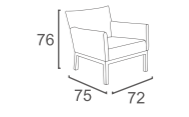

REEF Collection

RF-10
REEF ARMCHAIR
W79 D77 H61
CBM: 0.82

RF-11
REEF 2 SEATER SOFA
W150 D77 H61
CBM: 1.46

LIMA Collection

LM-11
LIMA 2 SEATER SOFA
W134 D75 H76

LM-10
LIMA ARMCHAIR
W72 D75 H76

CBM:1.18/SET
(2PCS CHAIR+1PC SOFA)