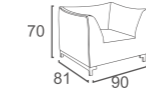

TS-17-AL
TWINS 3 SEATER CORNER LEFT END
-ALU. LEG
W261 D108 H72
CBM:2.14

SECTION 2

TS-06-PW
TWINS 2 SEATER RIGHT END
-POLY WOOD LEG
W168 D95 H72
CBM:1.40

TS-17-PW
TWINS 3 SEATER CORNER
-POLY WOOD LEG
LEFT END
W261 D95 H72
CBM:2.14

ECO Collection

SECTION 1

EC-05
ECO 2 SEATER LEFT END
W160 D85 H68

EC-14
ECO RIGHT CHAISE LOUNGE
W180 D85 H68
CBM: 1.36 PER SET

SECTION 2

EC-11
ECO 2 SEATER SOFA
W179 D93 H68
CBM:1.20

EC-10
ECO CHAIR
W95 D93 H68
CBM:0.65

DivanoLounge® | PRODUCT DATA

ENJOY Collection

EJ-10
ENJOY CHAIR
W90 D81 H70
CBM:0.51

EJ-12
ENJOY 3-SEATER SOFA
W238 D81 H70
CBM:1.36

EJ-04
ENJOY 3-SEATER ARMLESS SOFA
W178 D81 H70
CBM:1.01

EON Collection

EO-10
EON CHAIR
W78 D85 H67
CBM: 0.51