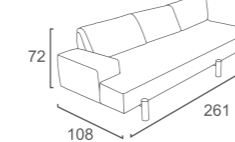

SECTION 2

GM-18-TA
GLAMOUR 3 SEATER CORNER
RIGHT END
-WOOD PLATFORM
W298 D97 H73
CBM: 2.29

GM-05-TA
GLAMOUR 2 SEATER LEFT END
-WOOD PLATFORM
W206 D97 H73
CBM: 1.59

TWINS Collection

SECTION 1

TS-06-AL
TWINS 2 SEATER RIGHT END
-ALU. LEG
W168 D108 H72
CBM:1.40