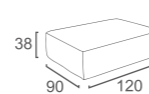

DP-07
DOPE 3 SEATER LEFT END
W220 D100 H80
CBM: 1.9

DP-14
DOPE COFFEE TABLE
W90 D90 H38
CBM: 0.34

ARIS Collection

AS-SC-001
ARIS OTTOMAN SEAT PART 1
W120 D70 H38
CBM: 0.39

AS-SC-002
ARIS OTTOMAN SEAT PART 2
W120 D90 H38
CBM: 0.49