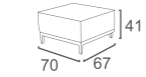

EO-09
EON OTTOMAN
W70 D67 H41

CBM:F-ODE-12+F-ODE-09 1.52/SET