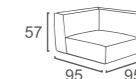

TC-02-CU
TOUCH CORNER CUSHION
W95 D95 H57
CBM: 0.56