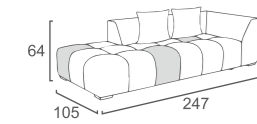

DivanoLounge® | PRODUCT DATA

BLOW Collection

BW-14
BLOW RIGHT CHAISE LOUNGE
W247 D105 H64
CBM: 1.79