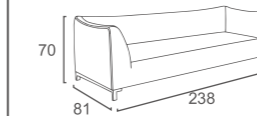

EJ-10
ENJOY CHAIR
W90 D81 H70
CBM:0.51

EJ-04
ENJOY 3-SEATER ARMLESS SOFA
W178 D81 H70
CBM:1.01

EJ-12
ENJOY 3-SEATER SOFA
W238 D81 H70
CBM:1.36