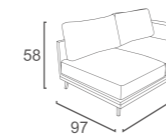

LAZ-05-TA
LAZY 2 SEATER LEFT END
-TEAK WOOD BASE
W175 D97 H58
CBM: 0.87