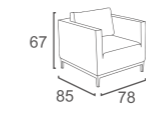

ECO Collection

SECTION 1

EC-05
ECO 2 SEATER LEFT END
W160 D85 H68

EC-14
ECO RIGHT CHAISE LOUNGE
W180 D85 H68
CBM: 1.36 PER SET

SECTION 2

EC-11
ECO 2 SEATER SOFA
W179 D93 H68
CBM:1.20

EC-10
ECO CHAIR
W95 D93 H68
CBM:0.65

DivanoLounge® | PRODUCT DATA

ENJOY Collection

EJ-10
ENJOY CHAIR
W90 D81 H70
CBM:0.51

EJ-12
ENJOY 3-SEATER SOFA
W238 D81 H70
CBM:1.36

EJ-04
ENJOY 3-SEATER ARMLESS SOFA
W178 D81 H70
CBM:1.01

EON Collection

EO-10
EON CHAIR
W78 D85 H67
CBM: 0.51