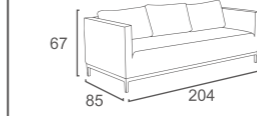

EO-11
EON 2 SEATER SOFA
W140 D85 H67
CBM: 0.89

EO-12
EON 3 SEATER SOFA
W204 D85 H67

EO-09
EON OTTOMAN
W70 D67 H41

CBM:F-ODE-12+F-ODE-09 1.52/SET