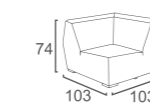

CB-02
CUBE CORNER
W103 D103 H74
CBM: 0.85