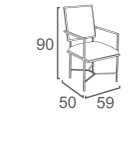

DivanoLounge® | PRODUCT DATA

CHAIR

DC-31
SARA CHAIR KD
W55 D71 H84
CBM: 0.24

DC-56
DOPE CHAIR
W68 D64 H71
CBM: 0.34

DC-72-TA
ELIZE CHAIR
-TEAK FEET
W64 D61 H80
CBM:0.34

DC-32
SARA LOUNGE CHAIR KD
W83 D66 H110
CBM:0.44

DC-57
LAIS CHAIR
-STACKABLE
W62 D68 H75
CBM:0.30

DC-34
ALAN CHAIR
W65 D70 H94
CBM: 0.47

DC-33
SARA LOUNGE STOOL KD
W67 D58 H37
CBM:0.12

DC-58
ICON CHAIR
-STACKABLE
W63 D67 H77
CBM:0.28

DC-61
EVIE CHAIR
W59 D50 H90
CBM:0.23