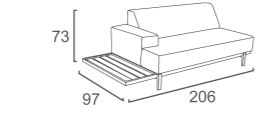

GM-05-TA
GLAMOUR 2 SEATER LEFT END
-WOOD PLATFORM
W206 D97 H73
CBM: 1.59