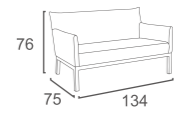

REEF Collection

RF-10
REEF ARMCHAIR
W79 D77 H61
CBM: 0.82

RF-11
REEF 2 SEATER SOFA
W150 D77 H61
CBM: 1.46

LIMA Collection

LM-11
LIMA 2 SEATER SOFA
W134 D75 H76

LM-10
LIMA ARMCHAIR
W72 D75 H76

CBM:1.18/SET
(2PCS CHAIR+1PC SOFA)