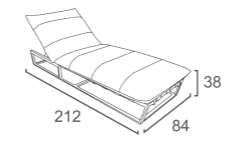

RF-13
REEF LOUNGER
W212 D84 H38
CBM:0.55