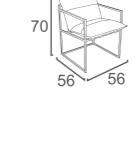

DC-57
LAIS CHAIR
-STACKABLE
W62 D68 H75
CBM:0.30

DC-34
ALAN CHAIR
W65 D70 H94
CBM: 0.47

DC-33
SARA LOUNGE STOOL KD
W67 D58 H37
CBM:0.12

DC-58
ICON CHAIR
-STACKABLE
W63 D67 H77
CBM:0.28

DC-61
EVIE CHAIR
W59 D50 H90
CBM:0.23

DC-52
INES CHAIR
W68 D60 H76
CBM:0.34

DC-59
ICON LOUNGE CHAIR
-STACKABLE
W77 D70 H72
CBM:0.30

DC-54
ROSI CHAIR
W58 D49 H90
CBM: 0.28

DC-53
INES BAR CHAIR
W58 D55 H92
CBM:0.32

DC-60
ICON LOUNGE CHAIR
-STACKABLE
W132 D79 H72
CBM:0.79

DC-73
REEF CHAIR
W56 D56 H70
CBM: 0.25

DC-68
ELLA CHAIR
W73 D64 H85
CBM: 0.43

DC-69
MAIA CHAIR
-STACKABLE
W58 D62 H91
CBM: 0.18

DC-67
ELLA BAR CHAIR
W69 D52 H98
CBM:0.39

DC-66
AMEE CHAIR
-STACKABLE
W60 D57 H90
CBM:0.15