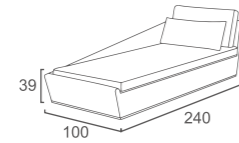

DivanoLounge® | PRODUCT DATA

LOUNGER

CB-13
CUBE LOUNGER
W222 D80 H37
CBM:0.73

LF-13-L
LOFTY DOUBLE LOUNGER
W240 D100 H69

FK-13
FLEEK LOUNGER
(Leather cover on the head/ moveable)
W217 D91 H39
CBM: 0.84

LE-13
LEVEL LOUNGER
W201 D80 H37
CBM:0.67