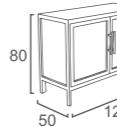

GA-10
GABINET
W120 D50 H80
CBM: 0.55

DECORATION PILLOWS

1 - SIZE OPTIONS

- ① 40CM * 40CM
- ② 45CM * 45CM
- ③ 60CM * 50CM