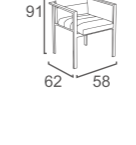

DC-66
AMEE CHAIR
-STACKABLE
W60 D57 H90
CBM:0.15

DC-69
MAIA CHAIR
-STACKABLE
W58 D62 H91
CBM: 0.18