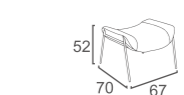

BLUFF Collection

BF-03
BLUFF 2 SEATER SOFA
W168 D102 H71
CBM: 1.30

BF-01
BLUFF CHAIR
W95 D102 H71
CBM: 0.75

BF-09
BLUFF OTTOMAN
W169 D78 H51
CBM: 0.63

BF-LO-01
BLUFF LOUNGE CHAIR
W102 D77 H103

BF-LO-02
BLUFF LOUNGE STOOL
W67 D70 H52
CBM: 0.88/SET