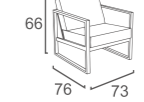

DivanoLounge® | PRODUCT DATA

ENJOY Collection

EJ-10
ENJOY CHAIR
W90 D81 H70
CBM:0.51

EJ-12
ENJOY 3-SEATER SOFA
W238 D81 H70
CBM:1.36

EJ-04
ENJOY 3-SEATER ARMLESS SOFA
W178 D81 H70
CBM:1.01

EON Collection

EO-10
EON CHAIR
W78 D85 H67
CBM: 0.51

EO-11
EON 2 SEATER SOFA
W140 D85 H67
CBM: 0.89

EO-12
EON 3 SEATER SOFA
W204 D85 H67

EO-09
EON OTTOMAN
W70 D67 H41

CBM:F-ODE-12+F-ODE-09 1.52/SET

ETHIC Collection

EH-10
ETHIC CHAIR
W73 D76 H66
CBM: 0.72

EH-12
ETHIC 3 SEATER SOFA
W198 D76 H66
CBM: 1.06