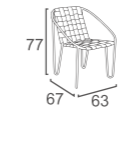

DivanoLounge® | PRODUCT DATA

CHAIR

DC-31
SARA CHAIR KD
W55 D71 H84
CBM: 0.24

DC-56
DOPE CHAIR
W68 D64 H71
CBM: 0.34

DC-72-TA
ELIZE CHAIR
-TEAK FEET
W64 D61 H80
CBM:0.34

DC-32
SARA LOUNGE CHAIR KD
W83 D66 H110
CBM:0.44

DC-57
LAIS CHAIR
-STACKABLE
W62 D68 H75
CBM:0.30

DC-34
ALAN CHAIR
W65 D70 H94
CBM: 0.47

DC-33
SARA LOUNGE STOOL KD
W67 D58 H37
CBM:0.12

DC-58
ICON CHAIR
-STACKABLE
W63 D67 H77
CBM:0.28

DC-61
EVIE CHAIR
W59 D50 H90
CBM:0.23