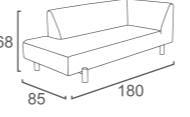

EC-14
ECO RIGHT CHAISE LOUNGE
W180 D85 H68
CBM: 1.36 PER SET