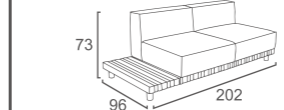

PURER Collection

PR-17
PURER 3 SEATER CORNER
LEFT END
W249 D104 H77
CBM: 2.18

PR-06
PURER 2 SEATER RIGHT END
W155 D104 H77
CBM: 1.37

DivanoLounge® | PRODUCT DATA

TOUCH Collection

TC-18-TA
TOUCH 3 SEATER CORNER
RIGHT END
W300 D96 H73
CBM: 2.00