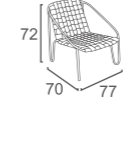

DivanoLounge® | PRODUCT DATA

CHAIR

DC-31
SARA CHAIR KD
W55 D71 H84
CBM: 0.24

DC-56
DOPE CHAIR
W68 D64 H71
CBM: 0.34

DC-72-TA
ELIZE CHAIR
-TEAK FEET
W64 D61 H80
CBM:0.34

DC-32
SARA LOUNGE CHAIR KD
W83 D66 H110
CBM:0.44

DC-57
LAIS CHAIR
-STACKABLE
W62 D68 H75
CBM:0.30

DC-34
ALAN CHAIR
W65 D70 H94
CBM: 0.47

DC-33
SARA LOUNGE STOOL KD
W67 D58 H37
CBM:0.12

DC-58
ICON CHAIR
-STACKABLE
W63 D67 H77
CBM:0.28

DC-61
EVIE CHAIR
W59 D50 H90
CBM:0.23

DC-52
INES CHAIR
W68 D60 H76
CBM:0.34

DC-59
ICON LOUNGE CHAIR
-STACKABLE
W77 D70 H72
CBM:0.30

DC-54
ROSI CHAIR
W58 D49 H90
CBM: 0.28

DC-53
INES BAR CHAIR
W58 D55 H92
CBM:0.32

DC-60
ICON LOUNGE CHAIR
-STACKABLE
W132 D79 H72
CBM:0.79