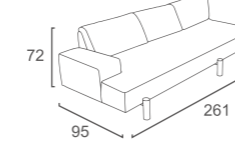

GM-05-TA
GLAMOUR 2 SEATER LEFT END
-WOOD PLATFORM
W206 D97 H73
CBM: 1.59

TS-17-PW
TWINS 3 SEATER CORNER
-POLY WOOD LEG
LEFT END
W261 D95 H72
CBM:2.14