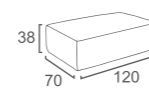

BW-05
BLOW 2 SEATER LEFT END
W176 D105 H64
CBM: 1.28

BW-09
BLOW OTTOMAN
W105 D105 H40
CBM: 0.5

T-JO-13
BLOW LOUNGER
W213 D92 H32
CBM: 0.72

BW-11
BLOW 2 SEATER SOFA
W210 D105 H64
CBM: 1.49

BW-09B
BLOW BENCH
W200 D48 H46
CBM:

BW-09A
BLOW POUF
W49 D49 H46
CBM: 0.13

HERO Collection

HE-11
HERO 2-S SOFA
W230 D105 H78
CBM: 2

HE-10
HERO CHAIR
W118 D105 H78
CBM: 1.04

HE-09
HERO HOCKER
W150 D90 H45
CBM: 0.67

DOPE Collection

DP-12
DOPE 3 SEATER SOFA
W260 D100 H80
CBM: 2.24

DP-07
DOPE 3 SEATER LEFT END
W220 D100 H80
CBM: 1.9

DP-14
DOPE COFFEE TABLE
W90 D90 H38
CBM: 0.34

ARIS Collection

AS-SC-001
ARIS OTTOMAN SEAT PART 1
W120 D70 H38
CBM: 0.39

AS-SC-002
ARIS OTTOMAN SEAT PART 2
W120 D90 H38
CBM: 0.49