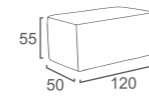

AS-BC-002
ARIS OTTOMAN ARM PART 2
W120 D50 H55
CBM: 0.39