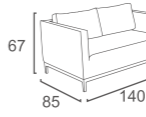

ECO Collection

SECTION 1

EC-05
ECO 2 SEATER LEFT END
W160 D85 H68

EC-14
ECO RIGHT CHAISE LOUNGE
W180 D85 H68
CBM: 1.36 PER SET

SECTION 2

EC-11
ECO 2 SEATER SOFA
W179 D93 H68
CBM:1.20

EC-10
ECO CHAIR
W95 D93 H68
CBM:0.65

DivanoLounge® | PRODUCT DATA

ENJOY Collection

EJ-10
ENJOY CHAIR
W90 D81 H70
CBM:0.51

EJ-12
ENJOY 3-SEATER SOFA
W238 D81 H70
CBM:1.36

EJ-04
ENJOY 3-SEATER ARMLESS SOFA
W178 D81 H70
CBM:1.01

EON Collection

EO-10
EON CHAIR
W78 D85 H67
CBM: 0.51