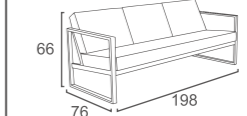

EO-11
EON 2 SEATER SOFA
W140 D85 H67
CBM: 0.89

EO-12
EON 3 SEATER SOFA
W204 D85 H67

EO-09
EON OTTOMAN
W70 D67 H41

CBM:F-ODE-12+F-ODE-09 1.52/SET

ETHIC Collection

EH-10
ETHIC CHAIR
W73 D76 H66
CBM: 0.72

EH-12
ETHIC 3 SEATER SOFA
W198 D76 H66
CBM: 1.06