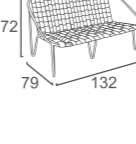

DC-57
LAIS CHAIR
-STACKABLE
W62 D68 H75
CBM:0.30

DC-34
ALAN CHAIR
W65 D70 H94
CBM: 0.47

DC-33
SARA LOUNGE STOOL KD
W67 D58 H37
CBM:0.12

DC-58
ICON CHAIR
-STACKABLE
W63 D67 H77
CBM:0.28

DC-61
EVIE CHAIR
W59 D50 H90
CBM:0.23

DC-52
INES CHAIR
W68 D60 H76
CBM:0.34

DC-59
ICON LOUNGE CHAIR
-STACKABLE
W77 D70 H72
CBM:0.30

DC-54
ROSI CHAIR
W58 D49 H90
CBM: 0.28

DC-53
INES BAR CHAIR
W58 D55 H92
CBM:0.32

DC-60
ICON LOUNGE CHAIR
-STACKABLE
W132 D79 H72
CBM:0.79

DC-73
REEF CHAIR
W56 D56 H70
CBM: 0.25

DC-68
ELLA CHAIR
W73 D64 H85
CBM: 0.43

DC-69
MAIA CHAIR
-STACKABLE
W58 D62 H91
CBM: 0.18

DC-67
ELLA BAR CHAIR
W69 D52 H98
CBM:0.39

DC-66
AMEE CHAIR
-STACKABLE
W60 D57 H90
CBM:0.15