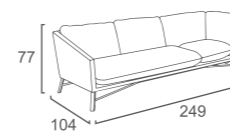

PR-17
PURER 3 SEATER CORNER
LEFT END
W249 D104 H77
CBM: 2.18