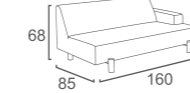

ECO Collection

SECTION 1

EC-05
ECO 2 SEATER LEFT END
W160 D85 H68