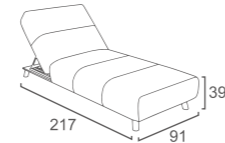

DivanoLounge® | PRODUCT DATA

LOUNGER

CB-13
CUBE LOUNGER
W222 D80 H37
CBM:0.73

LF-13-L
LOFTY DOUBLE LOUNGER
W240 D100 H69

FK-13
FLEEK LOUNGER
(Leather cover on the head/ moveable)
W217 D91 H39
CBM: 0.84

LE-13
LEVEL LOUNGER
W201 D80 H37
CBM:0.67