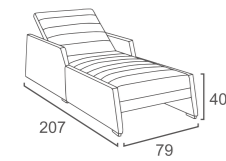

PM-13
PRIME LOUNGER
W207 D79 H52
CBM:0.93