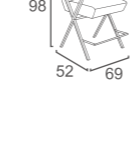

DC-67
ELLA BAR CHAIR
W69 D52 H98
CBM:0.39