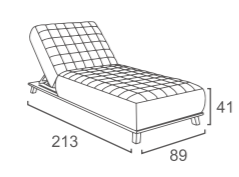

IC-13-TA
ICON LOUNGER
-TEAK FEET
W213 D89 H41
CBM:0.88