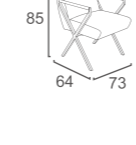

DC-57
LAIS CHAIR
-STACKABLE
W62 D68 H75
CBM:0.30

DC-34
ALAN CHAIR
W65 D70 H94
CBM: 0.47

DC-33
SARA LOUNGE STOOL KD
W67 D58 H37
CBM:0.12

DC-58
ICON CHAIR
-STACKABLE
W63 D67 H77
CBM:0.28

DC-61
EVIE CHAIR
W59 D50 H90
CBM:0.23

DC-52
INES CHAIR
W68 D60 H76
CBM:0.34

DC-59
ICON LOUNGE CHAIR
-STACKABLE
W77 D70 H72
CBM:0.30

DC-54
ROSI CHAIR
W58 D49 H90
CBM: 0.28

DC-53
INES BAR CHAIR
W58 D55 H92
CBM:0.32

DC-60
ICON LOUNGE CHAIR
-STACKABLE
W132 D79 H72
CBM:0.79

DC-73
REEF CHAIR
W56 D56 H70
CBM: 0.25

DC-68
ELLA CHAIR
W73 D64 H85
CBM: 0.43

DC-69
MAIA CHAIR
-STACKABLE
W58 D62 H91
CBM: 0.18

DC-67
ELLA BAR CHAIR
W69 D52 H98
CBM:0.39

DC-66
AMEE CHAIR
-STACKABLE
W60 D57 H90
CBM:0.15