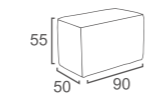

AS-BC-001
ARIS OTTOMAN ARM PART 1
W90 D50 H55
CBM: 0.3