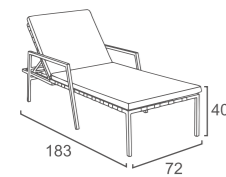

VG-13
VINTAGE LOUNGER
W183 D72 H52
CBM:0.78