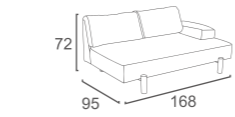

GM-18-TA
GLAMOUR 3 SEATER CORNER
RIGHT END
-WOOD PLATFORM
W298 D97 H73
CBM: 2.29

SECTION 2

TS-06-PW
TWINS 2 SEATER RIGHT END
-POLY WOOD LEG
W168 D95 H72
CBM:1.40