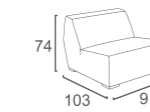

CUBE Collection

CB-01
CUBE CENTER
W91 D103 H74
CBM: 0.75