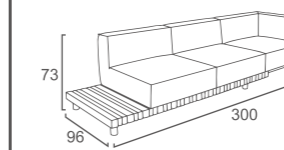

TC-05-TA
TOUCH 2 SEATER LEFT END
W202 D96 H73
CBM: 1.36

DivanoLounge® | PRODUCT DATA

TOUCH Collection

TC-18-TA
TOUCH 3 SEATER CORNER
RIGHT END
W300 D96 H73
CBM: 2.00