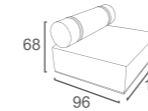

DP-07
DOPE 3 SEATER LEFT END
W220 D100 H80
CBM: 1.9

DP-14
DOPE COFFEE TABLE
W90 D90 H38
CBM: 0.34

ARIS Collection

AS-SC-001
ARIS OTTOMAN SEAT PART 1
W120 D70 H38
CBM: 0.39

AS-SC-002
ARIS OTTOMAN SEAT PART 2
W120 D90 H38
CBM: 0.49

AS-OT-09
ARIS BENCH
W170 D50 H43
CBM: 0.44

AS-BC-001
ARIS OTTOMAN ARM PART 1
W90 D50 H55
CBM: 0.3

AS-BC-002
ARIS OTTOMAN ARM PART 2
W120 D50 H55
CBM: 0.39

CRESTA Collection

CS-10
CRESTA ARMLESS CHAIR
W106 D96 H68
CBM: 0.74