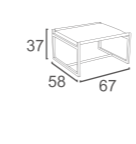

DivanoLounge® | PRODUCT DATA

CHAIR

DC-31
SARA CHAIR KD
W55 D71 H84
CBM: 0.24

DC-56
DOPE CHAIR
W68 D64 H71
CBM: 0.34

DC-72-TA
ELIZE CHAIR
-TEAK FEET
W64 D61 H80
CBM:0.34

DC-32
SARA LOUNGE CHAIR KD
W83 D66 H110
CBM:0.44

DC-57
LAIS CHAIR
-STACKABLE
W62 D68 H75
CBM:0.30

DC-34
ALAN CHAIR
W65 D70 H94
CBM: 0.47

DC-33
SARA LOUNGE STOOL KD
W67 D58 H37
CBM:0.12

DC-58
ICON CHAIR
-STACKABLE
W63 D67 H77
CBM:0.28

DC-61
EVIE CHAIR
W59 D50 H90
CBM:0.23