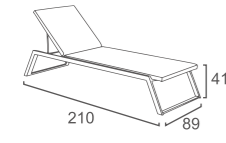

TS-13
TENSE LOUNGER
W210 D89 H41
CBM:0.81