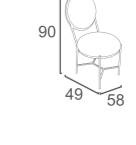

DivanoLounge® | PRODUCT DATA

CHAIR

DC-31
SARA CHAIR KD
W55 D71 H84
CBM: 0.24

DC-56
DOPE CHAIR
W68 D64 H71
CBM: 0.34

DC-72-TA
ELIZE CHAIR
-TEAK FEET
W64 D61 H80
CBM:0.34

DC-32
SARA LOUNGE CHAIR KD
W83 D66 H110
CBM:0.44

DC-57
LAIS CHAIR
-STACKABLE
W62 D68 H75
CBM:0.30

DC-34
ALAN CHAIR
W65 D70 H94
CBM: 0.47

DC-33
SARA LOUNGE STOOL KD
W67 D58 H37
CBM:0.12

DC-58
ICON CHAIR
-STACKABLE
W63 D67 H77
CBM:0.28

DC-61
EVIE CHAIR
W59 D50 H90
CBM:0.23

DC-52
INES CHAIR
W68 D60 H76
CBM:0.34

DC-59
ICON LOUNGE CHAIR
-STACKABLE
W77 D70 H72
CBM:0.30

DC-54
ROSI CHAIR
W58 D49 H90
CBM: 0.28

DC-53
INES BAR CHAIR
W58 D55 H92
CBM:0.32

DC-60
ICON LOUNGE CHAIR
-STACKABLE
W132 D79 H72
CBM:0.79