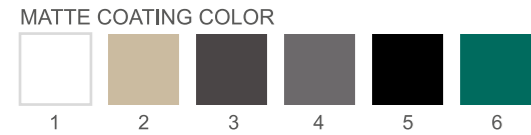

COFFEE TABLE

1 - COATING COLOR OPTIONS