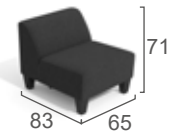

1 x Evane Center
83 *65*71 cm