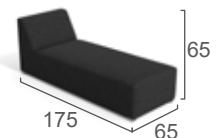

1 x OOD Lounger
175*65*65 cm

36 sets per 40'HC container

10 Containers = USD 389 / SET
15 Containers = USD 354 / SET
20 Containers = USD 337 / SET